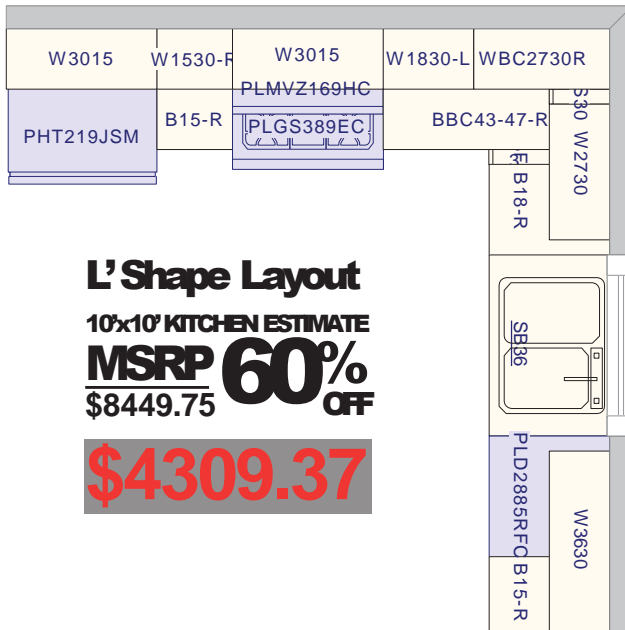

MJV-B15-KD	MJV-W1530-KD	MJV-SB36-KD	MJV-WBC2730-KD
MJV-BBC45-KD	MJV-W3015-KD	MJV-B15-KD	MJV-W2730-KD
MJV-B18-KD	MJV-W1830-KD	MJV-W3015-	MJV-W3630-KD

MJV-B33-KD	MJV-BBC45-KD	MJV-W3015-KD
MJV-B24-KD	MJV-B21-KD	MJV-W3330-KD(x2)
MJV-DCB33-KD	MJV-WP1884-KD	MJV-WDC2430-KD
MJV-SB36-KD	MJV-W3615-KD	MJV-W1830-KD
MJV-WDC2430-KD	MJV-W2130-KD	MJV-W2130-KD

The 10' x10' Kitchen is a sample kitchen for simple price comparisons of our different cabinet styles offered. Your actual cabinet order may be more or less, based on overall size and cabinet option selected. The 10' x10' Sample Kitchen Price is based on the cabinets only and does not include moldings, panels, fillers, toe kicks, decorative hardware, countertops, sinks/faucets or appliances.