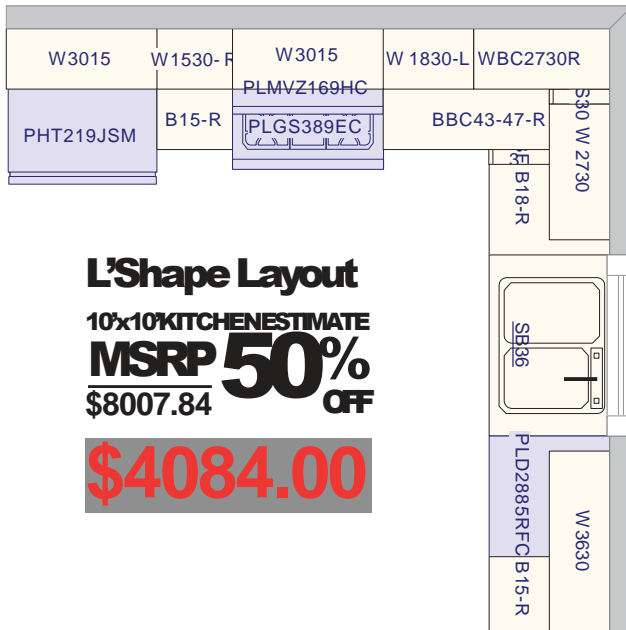

GGY-CO-B15-KD	GGY-CO-W1530-KD	GGY-CO-SB36-KD	GGY-CO-WBC2730
GGY-CO-BBC45	GGY-CO-W3015-KD	GGY-CO-B15-KD	GGY-CO-W2730-KD
GGY-CO-B18-KD	GGY-CO-W1830-KD	GGY-CO-W3015	GGY-CO-W3630-KD

GGY-CO-B33-KD	GGY-CO-BBC45-KD	GGY-CO-W3015-KD
GGY-CO-B24-KD	GGY-CO-B21-KD	GGY-CO-W3330-KD(x2)
GGY-CO-DCB33-KD	GGY-CO-WP1884-KD	GGY-CO-WDC2430-KD
GGY-CO-SB36-KD	GGY-CO-W3615-KD	GGY-CO-W1830-KD
GGY-CO-WDC2430-KD	GGY-CO-W2130-KD	GGY-CO-W2130-KD

The 10' x 10' Kitchen is a sample kitchen for simple price comparisons of our different cabinet styles offered. Your actual cabinet order may be more or less, based on overall size and cabinet options selected. The 10' x 10' Sample Kitchen Price is based on the cabinets only and does not include moldings, panels, fillers, toe kicks, decorative hardware, countertops, sinks/faucets or appliances.