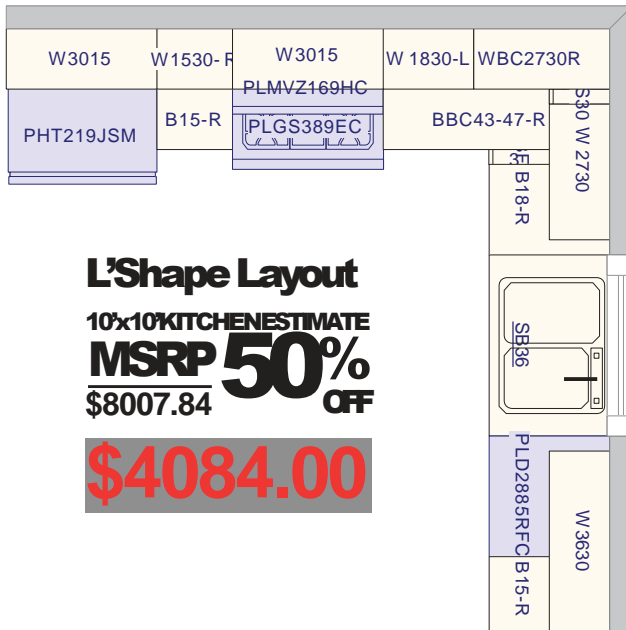

GPW-CO-B15-KD	GPW-CO-W1530-KD	GPW-CO-SB36-KD	GPW-CO-WBC2730	GPW-CO-B33-KD	GPW-CO-BBC45-KD	GPW-CO-W3015-KD
GPW-CO-BBC45	GPW-CO-W3015-KD	GPW-CO-B15-KD	GPW-CO-W2730-KD	GPW-CO-B24-KD	GPW-CO-B21-KD	GPW-CO-W3330-KD(x2)
GPW-CO-B18-KD	GPW-CO-W1830-KD	GPW-CO-W3015	GPW-CO-W3630-KD	GPW-CO-DCB33-KD	GPW-CO-WP1884-KD	GPW-CO-WDC2430-KD
				GPW-CO-SB36-KD	GPW-CO-W3615-KD	GPW-CO-W1830-KD
				GPW-CO-WDC2430-KD	GPW-CO-W2130-KD	GPW-CO-W2130-KD

The 10' x 10' Kitchen is a sample kitchen for simple price comparisons of our different cabinet styles offered. Your actual cabinet order may be more or less, based on overall size and cabinet options selected. The 10' x 10' Sample Kitchen Price is based on the cabinets only and does not include moldings, panels, fillers, toe kicks, decorative hardware, countertops, sinks/faucets or appliances.