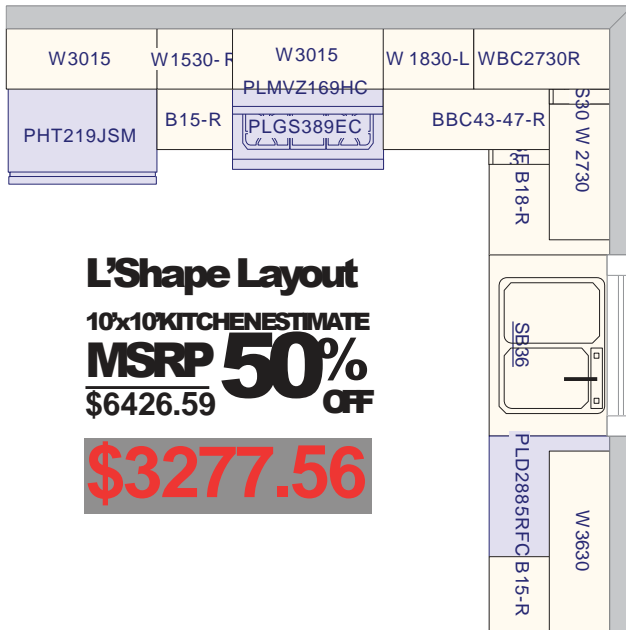

L'Shape Layout

10'x10' KITCHEN ESTIMATE
MSRP 50% OFF
$6426.59

$3277.56