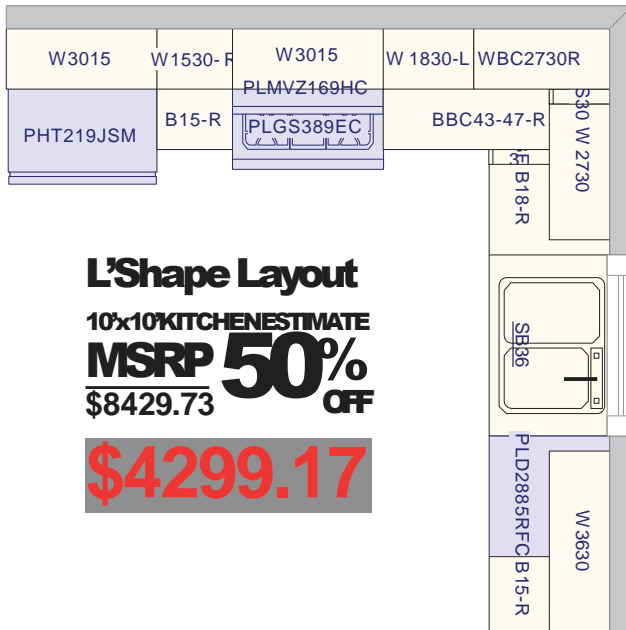

MGY-CTO-B15-KD	MGY-CTO-W1530-KD	MGY-CTO-SB36-KD	MGY-CTO-WBC2730
MGY-CTO-BBC45-KD	MGY-CTO-W3015-KD	MGY-CTO-B15-KD	MGY-CTO-W2730-KD
MGY-CTO-B18-KD	MGY-CTO-W1830-KD	MGY-CTO-W3015	MGY-CTO-W3630-KD

MGY-CTO-B33-KD	MGY-CTO-BBC45-KD	MGY-CTO-W3015-KD
MGY-CTO-B24-KD	MGY-CTO-B21-KD	MGY-CTO-W3330-KD(x2)
MGY-CTO-DCB33-KD	MGY-CTO-WP1884-KD	MGY-CTO-WDC2430-KD
MGY-CTO-SB36-KD	MGY-CTO-W3615-KD	MGY-CTO-W1830-KD
MGY-CTO-WDC2430-KD	MGY-CTO-W2130-KD	MGY-CTO-W2130-KD

The 10' x 10' Kitchen is a sample kitchen for simple price comparisons of our different cabinet styles offered. Your actual cabinet order may be more or less, based on overall size and cabinet option selected. The 10' x 10' Sample Kitchen Price is based on the cabinets only and does not include moldings, panels, fillers, toe kicks, decorative hardware, countertop, sinks/faucets or appliances.