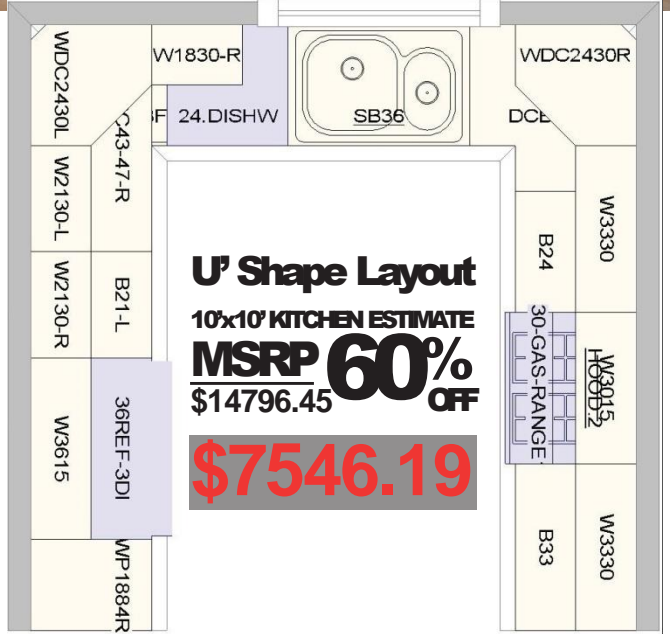

**L' Shape Layout**  
 10'x10' KITCHEN ESTIMATE  
 MSRP **60% OFF**  
 \$8449.75  
**\$4309.37**

**U' Shape Layout**  
 10'x10' KITCHEN ESTIMATE  
 MSRP **60% OFF**  
 \$14796.45  
**\$7546.19**

WVHV-CO-B15-KD	WVHV-CO-W1530-KD	WVHV-CO-SB36-KD	WVHV-CO-WBC2730-KD
WVHV-CO-BBC45-KD	WVHV-CO-W3015-KD	WVHV-CO-B15-KD	WVHV-CO-W2730-KD
WVHV-CO-B18-KD	WVHV-CO-W1830-KD	WVHV-CO-W3015-KD	WVHV-CO-W3630-KD