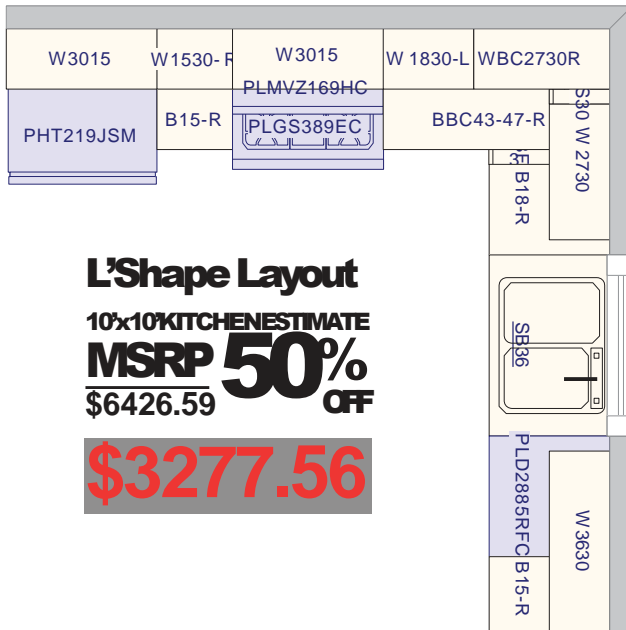

### L'Shape Layout

10'x10' KITCHEN ESTIMATE  
**MSRP 50% OFF**  
 \$6426.59

**\$3277.56**