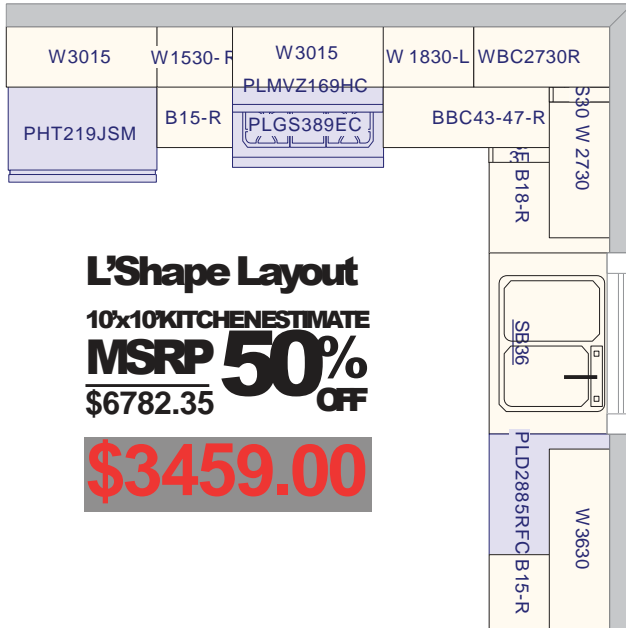

L'Shape Layout

10'x10' KITCHEN ESTIMATE

~~MSRP $6782.35~~ **50% OFF**

$3459.00