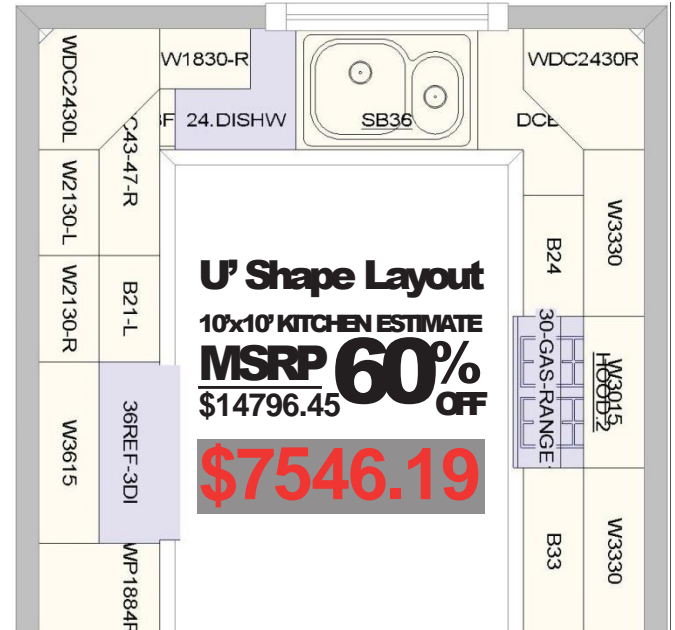

MJV-B15-KD	MJV-W1530-KD	MJV-SB36-KD	MJV-WBC2730-KD
MJV-BBC45-KD	MJV-W3015-KD	MJV-B15-KD	MJV-W2730-KD
MJV-B18-KD	MJV-W1830-KD	MJV-W3015-	MJV-W3630-KD

MJV-B33-KD	MJV-BBC45-KD	MJV-W3015-KD
MJV-B24-KD	MJV-B21-KD	MJV-W3330-KD(x2)
MJV-DCB33-KD	MJV-WP1884-KD	MJV-WDC2430-KD
MJV-SB36-KD	MJV-W3615-KD	MJV-W1830-KD
MJV-WDC2430-KD	MJV-W2130-KD	MJV-W2130-KD

The 10' x10' Kitchen is a sample kitchen for simple price comparisons of our different cabinet styles offered. Your actual cabinet order may be more or less, based on overall size and cabinet option selected. The 10' x10' Sample Kitchen Price is based on the cabinets only and does not include moldings, panels, fillers, toe kicks, decorative hardware, countertops, sinks/faucets or appliances.