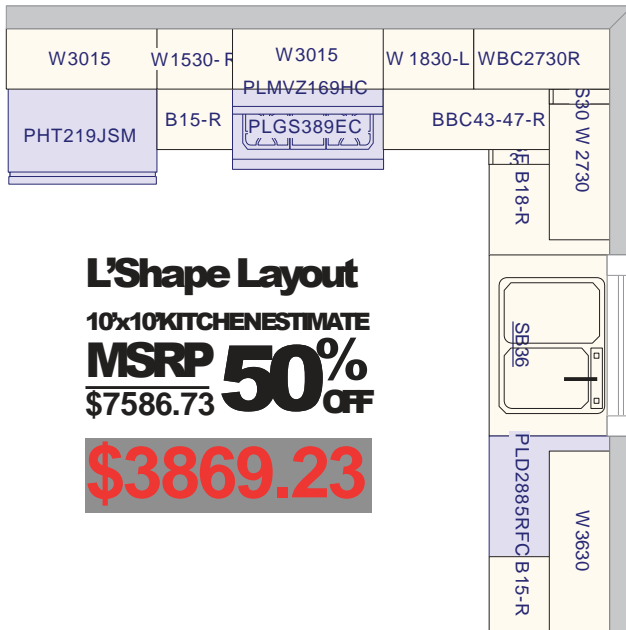

MPW-CTO-B15-KD	MPW-CTO-W1530-KD	MPW-CTO-SB36-KD	MPW-CTO-WBC2730
MPW-CTO-BBC45-KD	MPW-CTO-W3015-KD	MPW-CTO-B15-KD	MPW-CTO-W2730-KD
MPW-CTO-B18-KD	MPW-CTO-W1830-KD	MPW-CTO-W3015	MPW-CTO-W3630-KD

MPW-CTO-B33-KD	MPW-CTO-BBC45-KD	MPW-CTO-W3015-KD
MPW-CTO-B24-KD	MPW-CTO-B21-KD	MPW-CTO-W3330-KD(x2)
MPW-CTO-DCB33-KD	MPW-CTO-WP1884-KD	MPW-CTO-WDC2430-KD
MPW-CTO-SB36-KD	MPW-CTO-W3615-KD	MPW-CTO-W1830-KD
MPW-CTO-WDC2430-KD	MPW-CTO-W2130-KD	MPW-CTO-W2130-KD

The 10' x 10' Kitchen is a sample kitchen for simple price comparisons of our different cabinet styles offered. Your actual cabinet order may be more or less, based on overall size and cabinet options selected. The 10' x 10' Sample Kitchen Price is based on the cabinets only and does not include moldings, panels, fillers, toe kicks, decorative hardware, countertop, sink, faucet or appliances.