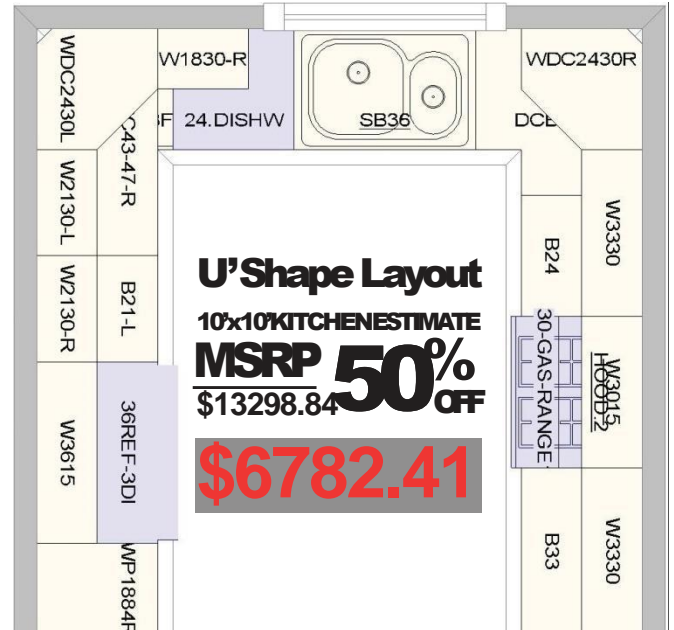

MWC-CTO-B15-KD	MWC-CTO-W1530-KD	MWC-CTO-SB36-KD	MWC-CTO-WBC2730
MWC-CTO-BBC45	MWC-CTO-W3015-KD	MWC-CTO-B15-KD	MWC-CTO-W2730-KD
MWC-CTO-B18-KD	MWC-CTO-W1830-KD	MWC-CTO-W3015	MWC-CTO-W3630-KD

MWC-CTO-B33-KD	MWC-CTO-BBC45-KD	MWC-CTO-W3015-KD
MWC-CTO-B24-KD	MWC-CTO-B21-KD	MWC-CTO-W3330-KD(x2)
MWC-CTO-DCB33-KD	MWC-CTO-WP1884-KD	MWC-CTO-WDC2430-KD
MWC-CTO-SB36-KD	MWC-CTO-W3615-KD	MWC-CTO-W1830-KD
MWC-CTO-WDC2430-KD	MWC-CTO-W2130-KD	MWC-CTO-W2130-KD

The 10' x 10' Kitchen is a sample kitchen for simple price comparisons of our different cabinet styles offered. Your actual cabinet order may be more or less, based on overall size and cabinet options selected. The 10' x 10' Sample Kitchen Price is based on the cabinets only and does not include moldings, panels, fillers, toe kicks, decorative hardware, countertop, sinks/faucets or appliances.