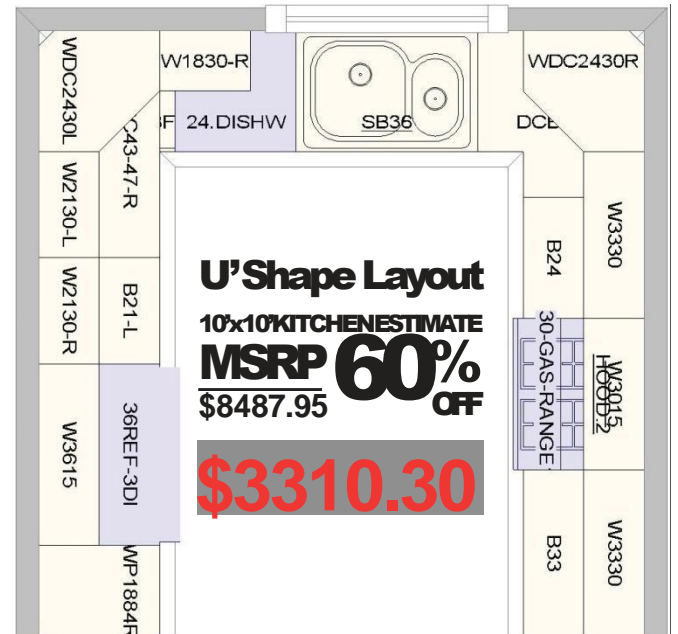

SHMG-B15-KD	SHMG-W1530-KD	SHMG-SB36-KD	SHMG-WBC2730-KD	SHMG-B33-KD	SHMG-BBC45-KD	SHMG-W3015-KD
SHMG-BBC45-KD	SHMG-W3015-KD	SHMG-B15-KD	SHMG-W2730-KD	SHMG-B24-KD	SHMG-B21-KD	SHMG-W3330-KD(x2)
SHMG-B18-KD	SHMG-W1830-KD	SHMG-W3015-KD	SHMG-W3630-KD	SHMG-DCB33-KD	SHMG-WP1884-KD	SHMG-WDC2430-KD
				SHMG-SB36-KD	SHMG-W3615-KD	SHMG-W1830-KD
				SHMG-WDC2430-KD	SHMG-W2130-KD	SHMG-W2130-KD

The 10'x10' Kitchen is a sample kitchen for simple price comparisons of four different cabinet styles offered. Your actual cabinet order may be more or less, based on overall size and cabinet option selected. The 10'x10' Sample Kitchen Price is based on the cabinets only and does not include moldings, panels, fillers, toe kicks, decorative hardware, countertops, sinks/faucets or appliances.