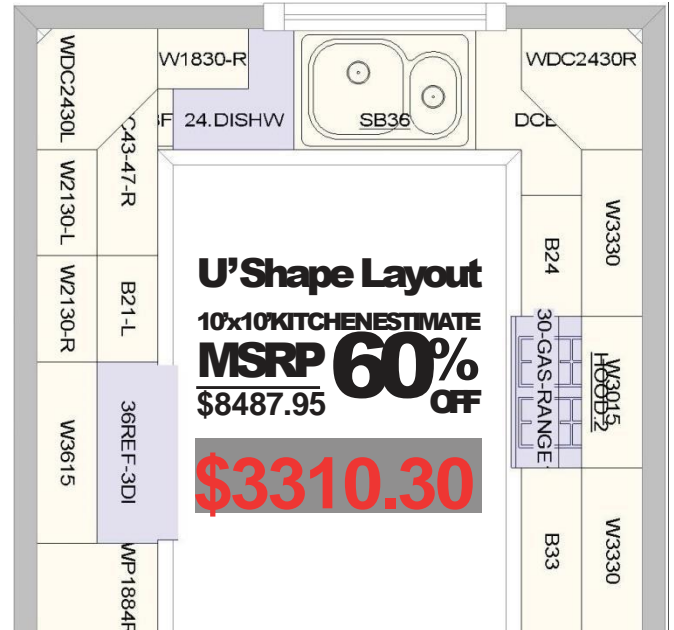

SHMS-B15-KD	SHMS-W1530-KD	SHMS-SB36-KD	SHMS-WBC2730-KD	SHMS-B33-KD	SHMS-BBC45-KD	SHMS-W3015-KD
SHMS-BBC45-KD	SHMS-W3015-KD	SHMS-B15-KD	SHMS-W2730-KD	SHMS-B24-KD	SHMS-B21-KD	SHMS-W3330-KD(x2)
SHMS-B18-KD	SHMS-W1830-KD	SHMS-W3015-KD	SHMS-W3630-KD	SHMS-DCB33-KD	SHMS-WP1884-KD	SHMS-WDC2430-KD
				SHMS-SB36-KD	SHMS-W3615-KD	SHMS-W1830-KD
				SHMS-WDC2430-KD	SHMS-W2130-KD	SHMS-W2130-KD

The 10'x10' Kitchen is a sample kitchen for simple price comparisons of four different cabinet styles offered. Your actual cabinet order may be more or less, based on overall size and cabinet option selected. The 10'x10' Sample Kitchen Price is based on the cabinets only and does not include moldings, panels, fillers, toe kicks, decorative hardware, countertops, sinks/faucets or appliances.