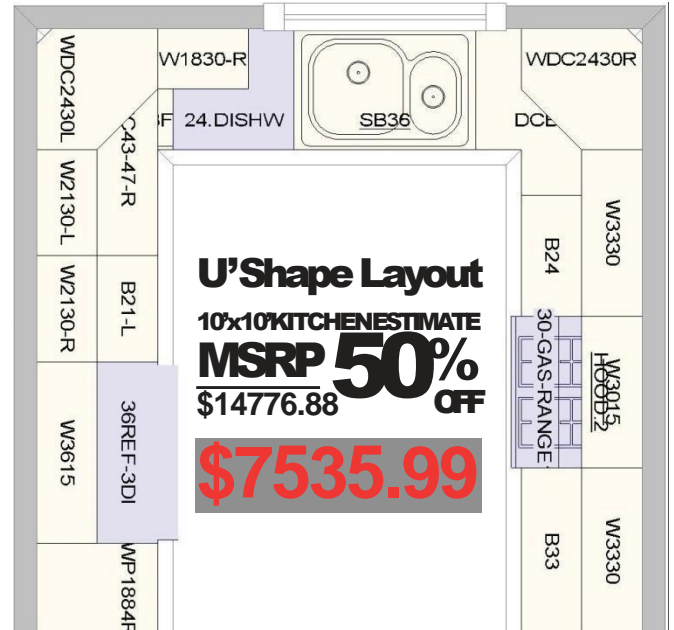

MGY-CTO-B15-KD	MGY-CTO-W1530-KD	MGY-CTO-SB36-KD	MGY-CTO-WBC2730
MGY-CTO-BBC45-KD	MGY-CTO-W3015-KD	MGY-CTO-B15-KD	MGY-CTO-W2730-KD
MGY-CTO-B18-KD	MGY-CTO-W1830-KD	MGY-CTO-W3015	MGY-CTO-W3630-KD

MGY-CTO-B33-KD	MGY-CTO-BBC45-KD	MGY-CTO-W3015-KD
MGY-CTO-B24-KD	MGY-CTO-B21-KD	MGY-CTO-W3330-KD(x2)
MGY-CTO-DCB33-KD	MGY-CTO-WP1884-KD	MGY-CTO-WDC2430-KD
MGY-CTO-SB36-KD	MGY-CTO-W3615-KD	MGY-CTO-W1830-KD
MGY-CTO-WDC2430-KD	MGY-CTO-W2130-KD	MGY-CTO-W2130-KD

The 10' x 10' Kitchen is a sample kitchen for simple price comparisons of our different cabinet styles offered. Your actual cabinet order may be more or less, based on overall size and cabinet option selected. The 10' x 10' Sample Kitchen Price is based on the cabinets only and does not include moldings, panels, fillers, toe kicks, decorative hardware, countertop, sinks/faucets or appliances.