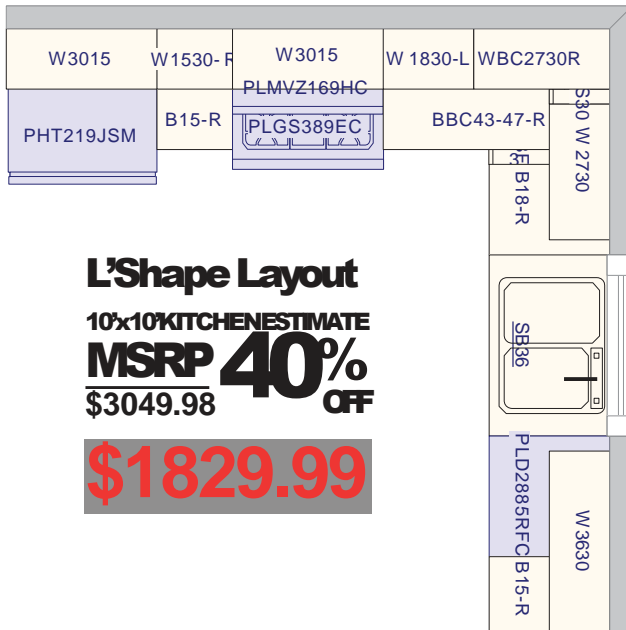

### L'Shape Layout

10'x10' KITCHEN ESTIMATE  
**MSRP 40% OFF**  
 \$3049.98

**\$1829.99**