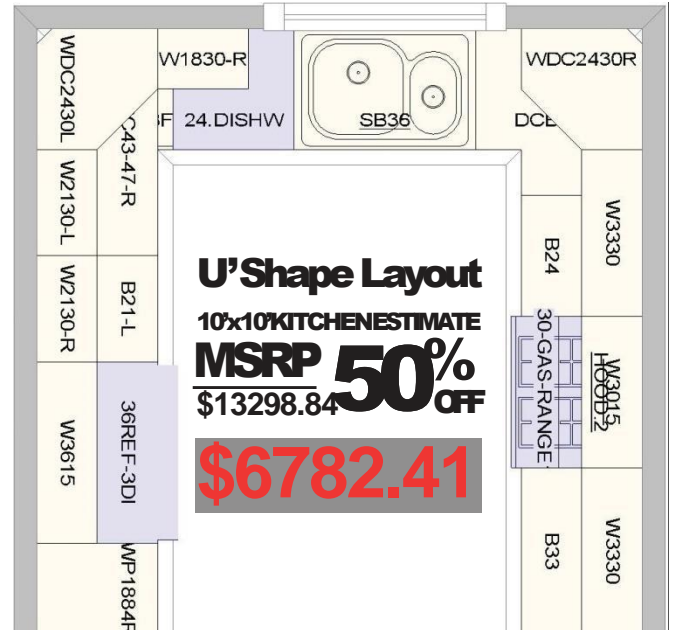

MPW-CTO-B15-KD	MPW-CTO-W1530-KD	MPW-CTO-SB36-KD	MPW-CTO-WBC2730
MPW-CTO-BBC45-KD	MPW-CTO-W3015-KD	MPW-CTO-B15-KD	MPW-CTO-W2730-KD
MPW-CTO-B18-KD	MPW-CTO-W1830-KD	MPW-CTO-W3015	MPW-CTO-W3630-KD

MPW-CTO-B33-KD	MPW-CTO-BBC45-KD	MPW-CTO-W3015-KD
MPW-CTO-B24-KD	MPW-CTO-B21-KD	MPW-CTO-W3330-KD(x2)
MPW-CTO-DCB33-KD	MPW-CTO-WP1884-KD	MPW-CTO-WDC2430-KD
MPW-CTO-SB36-KD	MPW-CTO-W3615-KD	MPW-CTO-W1830-KD
MPW-CTO-WDC2430-KD	MPW-CTO-W2130-KD	MPW-CTO-W2130-KD

The 10' x 10' Kitchen is a sample kitchen for simple price comparisons of our different cabinet styles offered. Your actual cabinet order may be more or less, based on overall size and cabinet options selected. The 10' x 10' Sample Kitchen Price is based on the cabinets only and does not include moldings, panels, fillers, toe kicks, decorative hardware, countertop, sink, faucet or appliances.