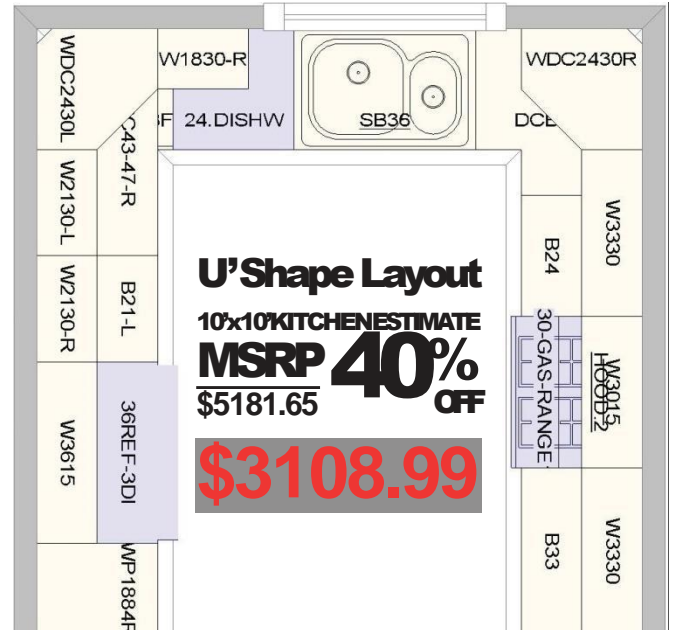

### Features:

- Imported Maple
- White (7 Coats U.V.) Finish
- 5/8" Solid Wood Dovetail Drawer
- Hampton Wall / Base
- 3/4" Solid Wood Face Frame
- 1/2" Plywood Case
- 3/4" Full Depth Shelf
- Soft-closing 6-way Adjustable Concealed Hinges
- Glide: Soft-Closing, Full Extension, Stainless Steel Undermounted Tracks
- Wall Cabinet 30" & 40" Height

### L'Shape Layout

10'x10' KITCHEN ESTIMATE  
**MSRP 40% OFF**  
 \$3049.98

**\$1829.99**