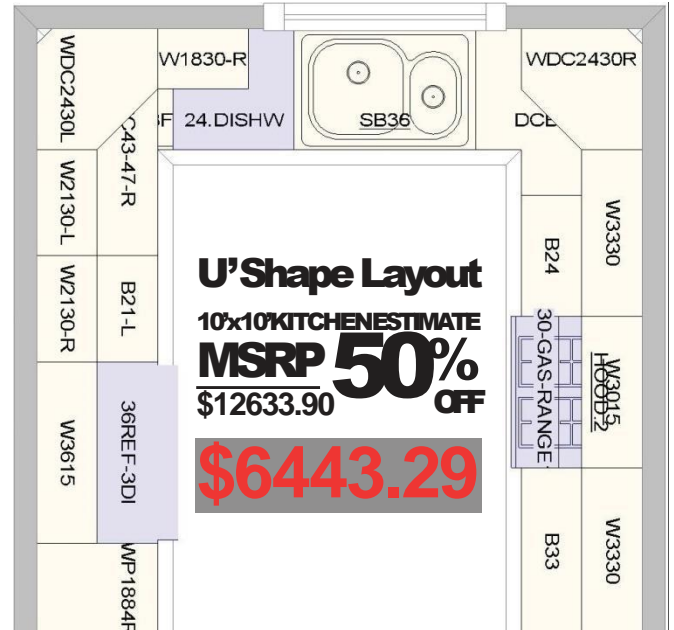

### L'Shape Layout

10'x10' KITCHEN ESTIMATE  
**MSRP 50% OFF**  
 \$7207.37

**\$3675.76**

### U'Shape Layout

10'x10' KITCHEN ESTIMATE  
**MSRP 50% OFF**  
 \$12633.90

**\$6443.29**

CVHLEB15KD	CVHLEW1530KD	CVHLESB36KD	CVHLEWBC2730KD
CVHLEBBC45KD	CVHLEW3015KD	CVHLEB15KD	CVHLEW2730KD
CVHLEB18KD	CVHLEW1830KD	CVHLEW3015KD	CVHLEW3630KD