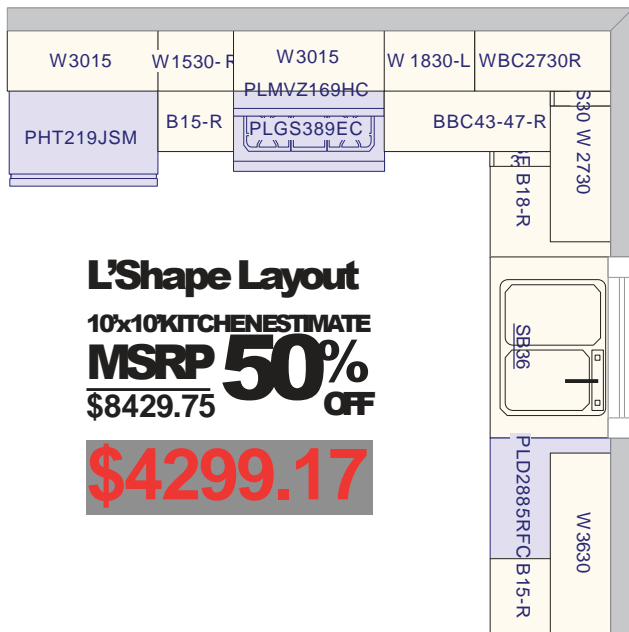

L'Shape Layout

10'x10' KITCHEN ESTIMATE
MSRP 50% OFF
$8429.75

$4299.17