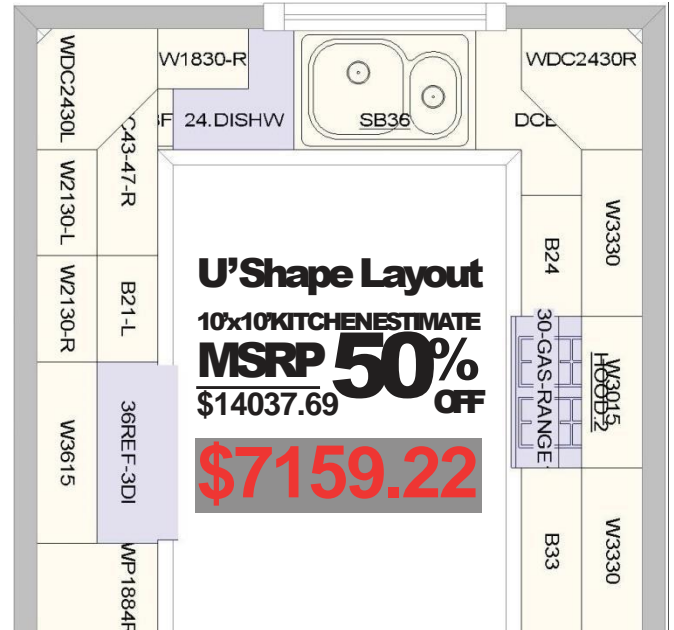

GGY-CO-B15-KD	GGY-CO-W1530-KD	GGY-CO-SB36-KD	GGY-CO-WBC2730
GGY-CO-BBC45	GGY-CO-W3015-KD	GGY-CO-B15-KD	GGY-CO-W2730-KD
GGY-CO-B18-KD	GGY-CO-W1830-KD	GGY-CO-W3015	GGY-CO-W3630-KD

GGY-CO-B33-KD	GGY-CO-BBC45-KD	GGY-CO-W3015-KD
GGY-CO-B24-KD	GGY-CO-B21-KD	GGY-CO-W3330-KD(x2)
GGY-CO-DCB33-KD	GGY-CO-WP1884-KD	GGY-CO-WDC2430-KD
GGY-CO-SB36-KD	GGY-CO-W3615-KD	GGY-CO-W1830-KD
GGY-CO-WDC2430-KD	GGY-CO-W2130-KD	GGY-CO-W2130-KD

The 10' x 10' Kitchen is a sample kitchen for simple price comparisons of our different cabinet styles offered. Your actual cabinet order may be more or less, based on overall size and cabinet options selected. The 10' x 10' Sample Kitchen Price is based on the cabinets only and does not include moldings, panels, fillers, toe kicks, decorative hardware, countertops, sinks/faucets or appliances.