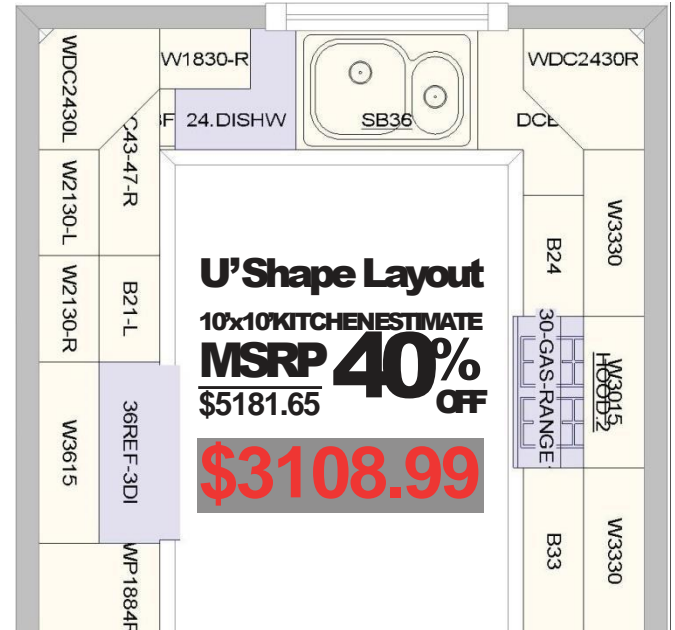

### Features:

- Imported Maple
- Chocolate (7 Coats U.V.) Finish
- 5/8" Solid Wood Dovetail Drawer
- Hampton Wall / Base
- 3/4" Solid Wood Face Frame
- 1/2" Plywood Case
- 3/4" Full Depth Shelf
- Soft-closing 6-way Adjustable Concealed Hinges
- Glide: Soft-Closing, Full Extension, Stainless Steel Undermounted Tracks
- Wall Cabinet 30" & 40" Height

### L'Shape Layout

10'x10' KITCHEN ESTIMATE  
**MSRP 40% OFF**  
 \$3049.98

**\$1829.99**