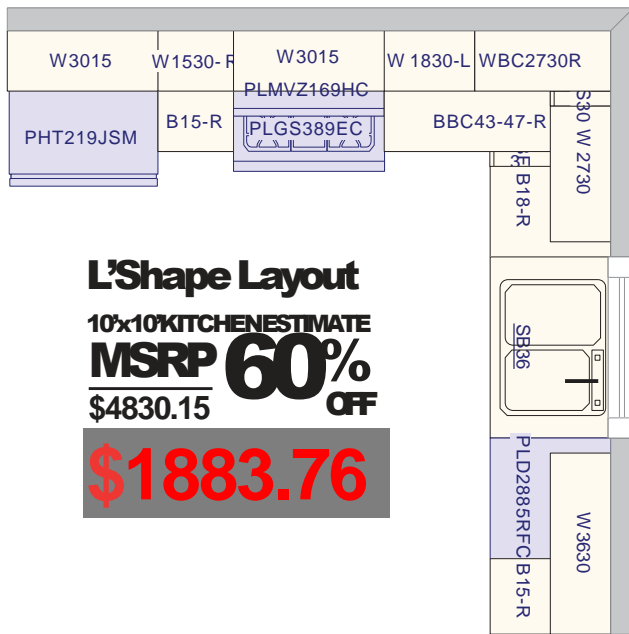

SHMG-B15-KD	SHMG-W1530-KD	SHMG-SB36-KD	SHMG-WBC2730-KD	SHMG-B33-KD	SHMG-BBC45-KD	SHMG-W3015-KD
SHMG-BBC45-KD	SHMG-W3015-KD	SHMG-B15-KD	SHMG-W2730-KD	SHMG-B24-KD	SHMG-B21-KD	SHMG-W3330-KD(x2)
SHMG-B18-KD	SHMG-W1830-KD	SHMG-W3015-KD	SHMG-W3630-KD	SHMG-DCB33-KD	SHMG-WP1884-KD	SHMG-WDC2430-KD
				SHMG-SB36-KD	SHMG-W3615-KD	SHMG-W1830-KD
				SHMG-WDC2430-KD	SHMG-W2130-KD	SHMG-W2130-KD

The 10'x10' Kitchen is a sample kitchen for simple price comparisons of four different cabinet styles offered. Your actual cabinet order may be more or less, based on overall size and cabinet option selected. The 10'x10' Sample Kitchen Price is based on the cabinets only and does not include moldings, panels, fillers, toe kicks, decorative hardware, countertops, sinks/faucets or appliances.