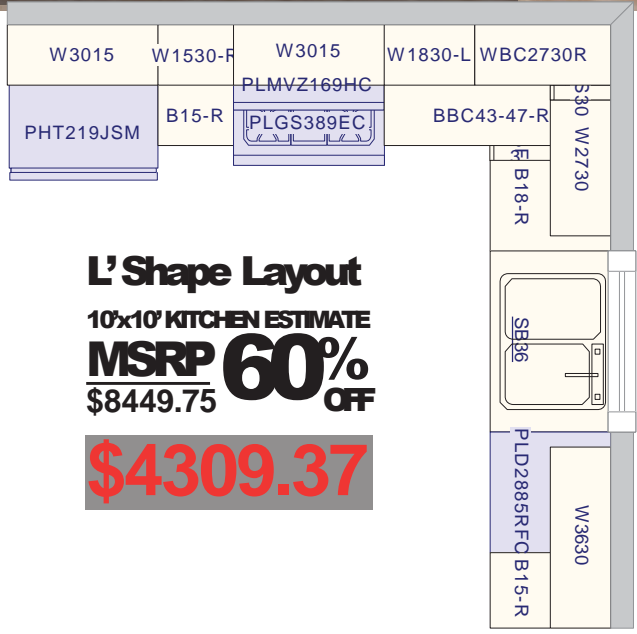

L' Shape Layout
10'x10' KITCHEN ESTIMATE
MSRP **60% OFF**
$8449.75
$4309.37