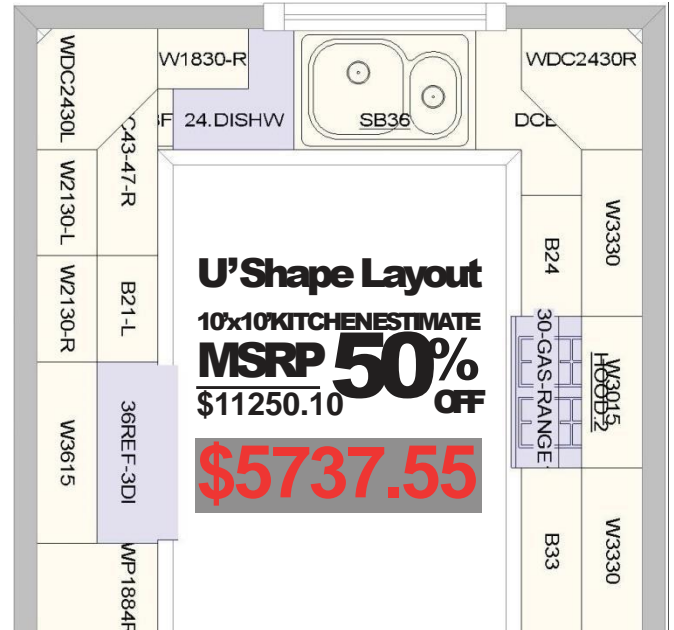

### L'Shape Layout

10'x10' KITCHEN ESTIMATE  
**MSRP 50% OFF**  
 \$6426.59

**\$3277.56**