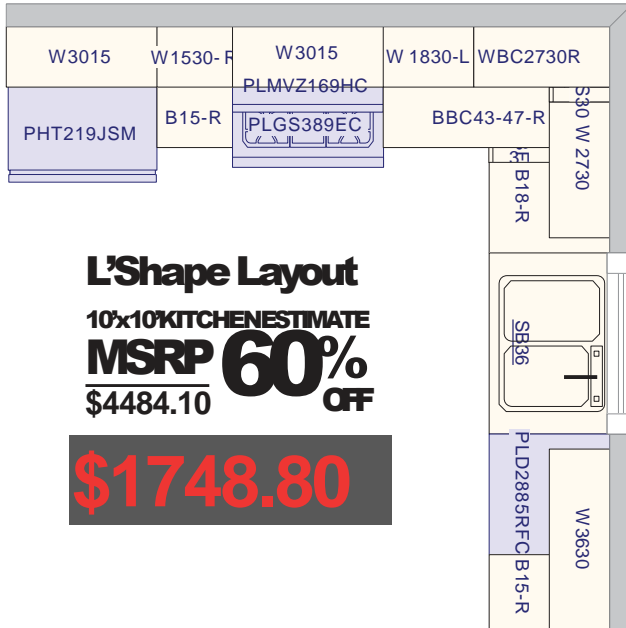

RO-B15-KD	RO-W1530-KD	RO-SB36-KD	RO-WBC2730-KD
RO-BBC45-KD	RO-W3015-KD	RO-B15-KD	RO-W2730-KD
RO-B18-KD	RO-W1830-KD	RO-W3015-KD	RO-W3630-KD

RO-B33-KD	RO-BBC36-KD	RO-W3015-KD
RO-B24-KD	RO-B21-KD	RO-W3330-KD(x2)
RO-DCB33-KD	RO-WP1884-KD	RO-WDC2430-KD
RO-SB36-KD	RO-W3615-KD	RO-W1830-KD
RO-WDC2430-KD	RO-W2130-KD	RO-W2130-KD

The 10' x 10' Kitchen is a sample kitchen for simple price comparisons of our different cabinet styles offered. Your actual cabinet order may be more or less, based on overall size and cabinet options selected. The 10' x 10' Sample Kitchen Price is based on the cabinet only and does not include moldings, panels, fillers, toe kicks, decorative hardware, countertops, sinks/faucets or appliances.