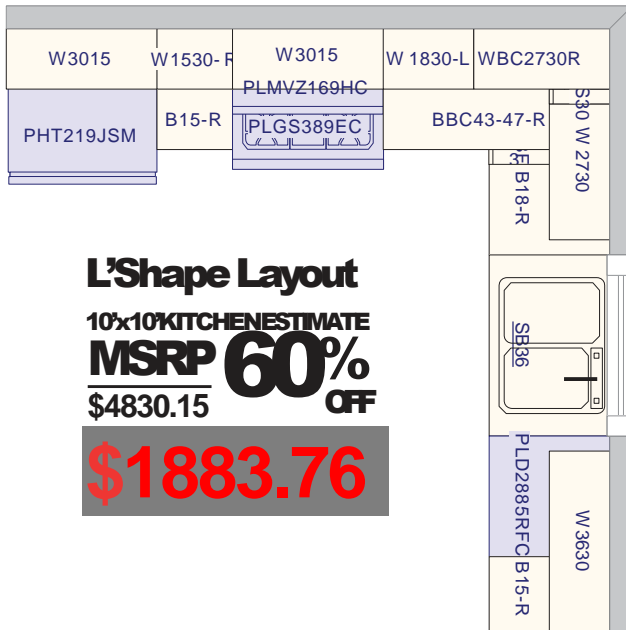

SHMS-B15-KD	SHMS-W1530-KD	SHMS-SB36-KD	SHMS-WBC2730-KD	SHMS-B33-KD	SHMS-BBC45-KD	SHMS-W3015-KD
SHMS-BBC45-KD	SHMS-W3015-KD	SHMS-B15-KD	SHMS-W2730-KD	SHMS-B24-KD	SHMS-B21-KD	SHMS-W3330-KD(x2)
SHMS-B18-KD	SHMS-W1830-KD	SHMS-W3015-KD	SHMS-W3630-KD	SHMS-DCB33-KD	SHMS-WP1884-KD	SHMS-WDC2430-KD
				SHMS-SB36-KD	SHMS-W3615-KD	SHMS-W1830-KD
				SHMS-WDC2430-KD	SHMS-W2130-KD	SHMS-W2130-KD

The 10'x10' Kitchen is a sample kitchen for simple price comparisons of four different cabinet styles offered. Your actual cabinet order may be more or less, based on overall size and cabinet option selected. The 10'x10' Sample Kitchen Price is based on the cabinets only and does not include moldings, panels, fillers, toe kicks, decorative hardware, countertops, sinks/faucets or appliances.