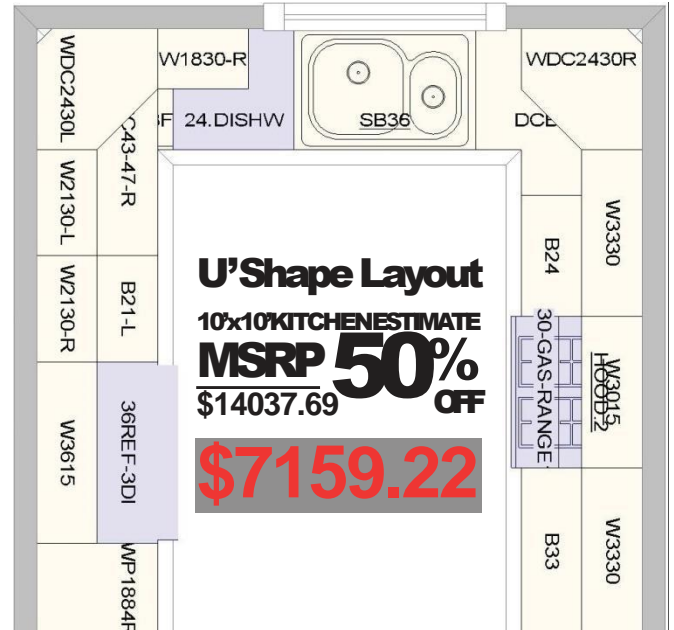

GPW-CO-B15-KD	GPW-CO-W1530-KD	GPW-CO-SB36-KD	GPW-CO-WBC2730	GPW-CO-B33-KD	GPW-CO-BBC45-KD	GPW-CO-W3015-KD
GPW-CO-BBC45	GPW-CO-W3015-KD	GPW-CO-B15-KD	GPW-CO-W2730-KD	GPW-CO-B24-KD	GPW-CO-B21-KD	GPW-CO-W3330-KD(x2)
GPW-CO-B18-KD	GPW-CO-W1830-KD	GPW-CO-W3015	GPW-CO-W3630-KD	GPW-CO-DCB33-KD	GPW-CO-WP1884-KD	GPW-CO-WDC2430-KD
				GPW-CO-SB36-KD	GPW-CO-W3615-KD	GPW-CO-W1830-KD
				GPW-CO-WDC2430-KD	GPW-CO-W2130-KD	GPW-CO-W2130-KD

The 10' x 10' Kitchen is a sample kitchen for simple price comparisons of our different cabinet styles offered. Your actual cabinet order may be more or less, based on overall size and cabinet options selected. The 10' x 10' Sample Kitchen Price is based on the cabinets only and does not include moldings, panels, fillers, toe kicks, decorative hardware, countertops, sinks/faucets or appliances.