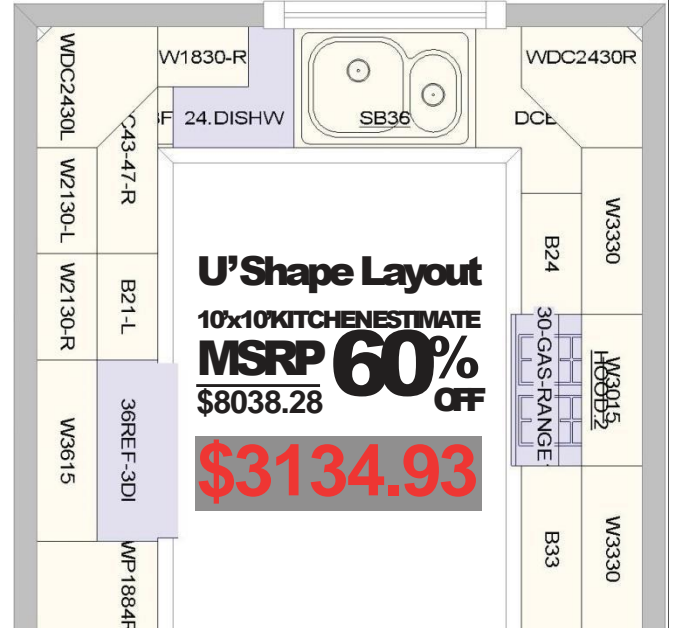

RO-B15-KD	RO-W1530-KD	RO-SB36-KD	RO-WBC2730-KD
RO-BBC45-KD	RO-W3015-KD	RO-B15-KD	RO-W2730-KD
RO-B18-KD	RO-W1830-KD	RO-W3015-KD	RO-W3630-KD

RO-B33-KD	RO-BBC36-KD	RO-W3015-KD
RO-B24-KD	RO-B21-KD	RO-W3330-KD(x2)
RO-DCB33-KD	RO-WP1884-KD	RO-WDC2430-KD
RO-SB36-KD	RO-W3615-KD	RO-W1830-KD
RO-WDC2430-KD	RO-W2130-KD	RO-W2130-KD

The 10' x 10' Kitchen is a sample kitchen for simple price comparisons of our different cabinet styles offered. Your actual cabinet order may be more or less, based on overall size and cabinet options selected. The 10' x 10' Sample Kitchen Price is based on the cabinet only and does not include moldings, panels, fillers, toe kicks, decorative hardware, countertops, sinks/faucets or appliances.