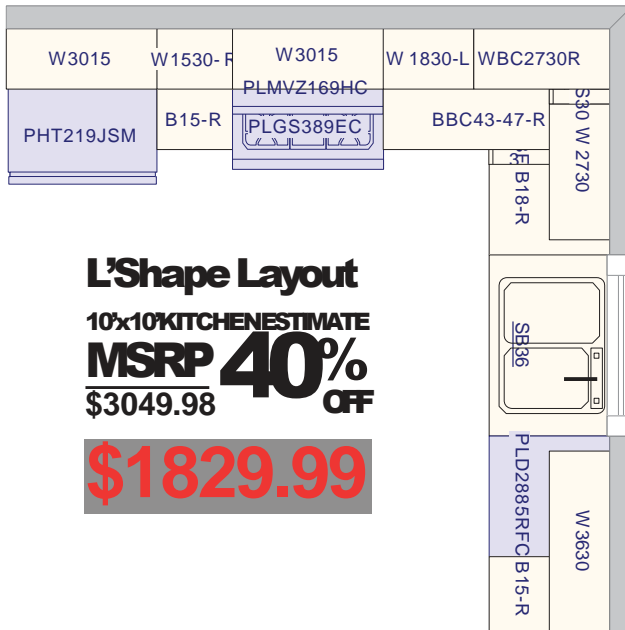

Hampton Maple Chocolate

Designer Plus Series

Our Designer Plus Series is the newest series of framed cabinets in our Team Efforts collection. It has the same great qualities as our regular Designer Series, but with a few differences, such as upgraded soft-closing hinges. Think of Designer Plus as added quality, but with the same great value.

Features:

- Imported Maple
- Chocolate (7 Coats U.V.) Finish
- 5/8" Solid Wood Dovetail Drawer
- Hampton Wall / Base
- 3/4" Solid Wood Face Frame
- 1/2" Plywood Case
- 3/4" Full Depth Shelf
- Soft-closing 6-way Adjustable Concealed Hinges
- Glide: Soft-Closing, Full Extension, Stainless Steel Undermounted Tracks
- Wall Cabinet 30" & 40" Height

L'Shape Layout

10'x10' KITCHEN ESTIMATE
MSRP 40% OFF
$3049.98

$1829.99