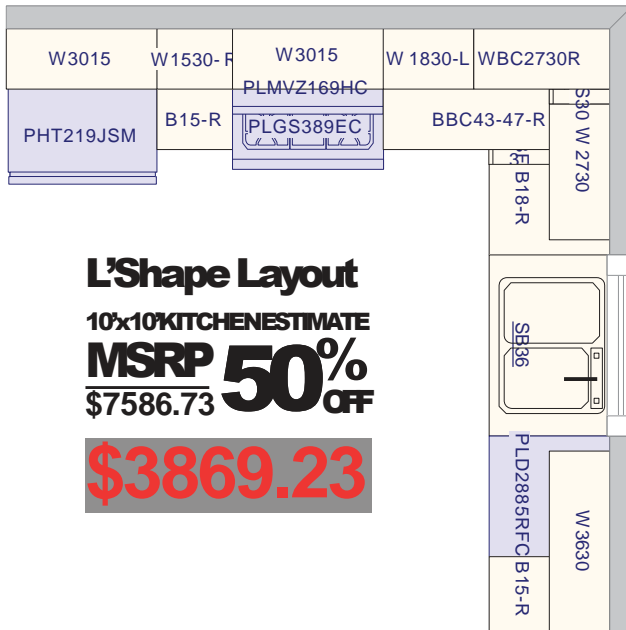

MWC-CTO-B15-KD	MWC-CTO-W1530-KD	MWC-CTO-SB36-KD	MWC-CTO-WBC2730
MWC-CTO-BBC45	MWC-CTO-W3015-KD	MWC-CTO-B15-KD	MWC-CTO-W2730-KD
MWC-CTO-B18-KD	MWC-CTO-W1830-KD	MWC-CTO-W3015	MWC-CTO-W3630-KD

MWC-CTO-B33-KD	MWC-CTO-BBC45-KD	MWC-CTO-W3015-KD
MWC-CTO-B24-KD	MWC-CTO-B21-KD	MWC-CTO-W3330-KD(x2)
MWC-CTO-DCB33-KD	MWC-CTO-WP1884-KD	MWC-CTO-WDC2430-KD
MWC-CTO-SB36-KD	MWC-CTO-W3615-KD	MWC-CTO-W1830-KD
MWC-CTO-WDC2430-KD	MWC-CTO-W2130-KD	MWC-CTO-W2130-KD

The 10' x 10' Kitchen is a sample kitchen for simple price comparisons of our different cabinet styles offered. Your actual cabinet order may be more or less, based on overall size and cabinet options selected. The 10' x 10' Sample Kitchen Price is based on the cabinets only and does not include moldings, panels, fillers, toe kicks, decorative hardware, countertop, sinks/faucets or appliances.