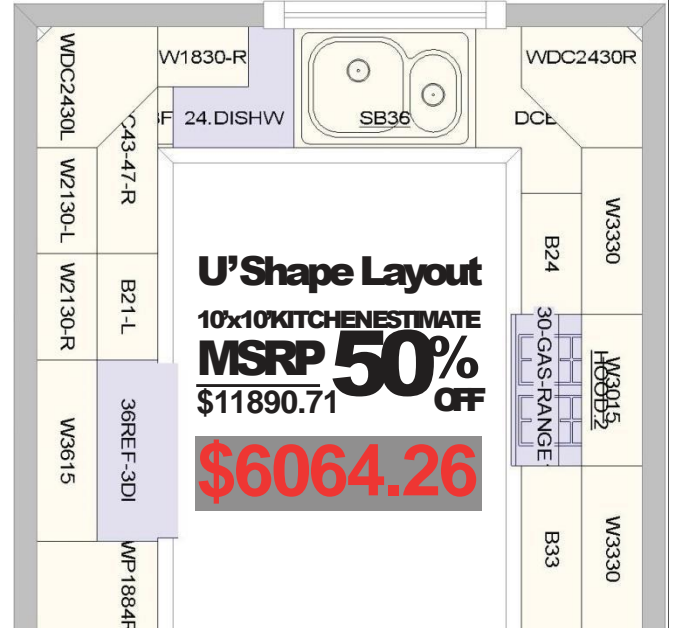

### Features:

- Full Access Frameless Cabinet
- Solid Bamboo Door
- Solid Maple Dovetail Construction Drawer
- 3/4" Melamine on Plywood Case & Shelf w/ PVC Edge Banding
- 1/2" Plywood Case
- 3/4" Full Depth Shelf
- Six-Way Adjustable Soft-Closing Hinges
- Soft-Closing Stainless Steel Under-mounted Tracks
- Wall Cabinet 30" & 40" Height

### L'Shape Layout

10'x10' KITCHEN ESTIMATE

~~MSRP \$6782.35~~ **50% OFF**

**\$3459.00**

### U'Shape Layout

10'x10' KITCHEN ESTIMATE

~~MSRP \$11890.71~~ **50% OFF**

**\$6064.26**

BH-B15-KD	BH-W1530-KD	BH-SB36-KD	BH-WBC2730-KD
BH-BBC45-KD	BH-W3015-KD	BH-B15-KD	BH-W2730-KD
BH-B18-KD	BH-W1830-KD	BH-W3015-KD	BH-W3630-KD