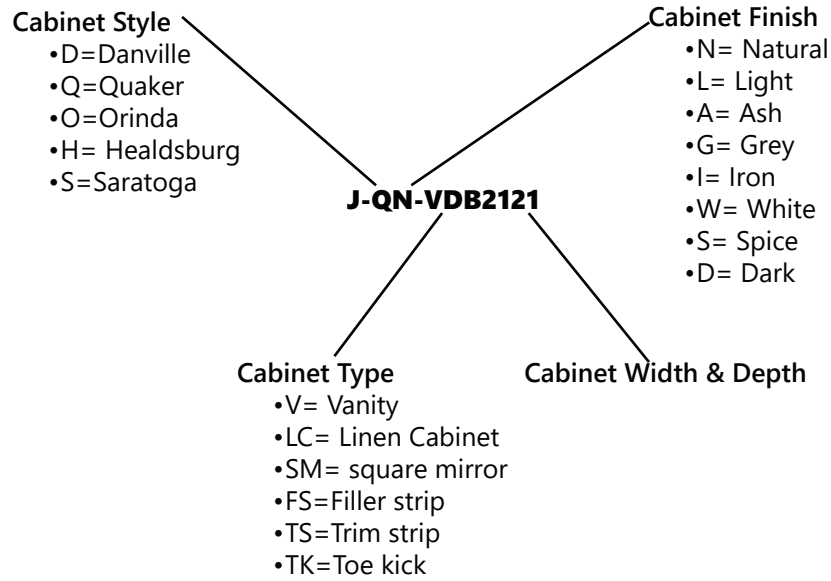

Five Styles with Eight Finishes
 $5 \times 8 = 40$ Selections

Danville(J-D)

Orinda (J-O)

Quaker (J-Q)

Healdsburg (J-H)

Saratoga (J-S)

Natural (N)

Light (L)

Ash (A)

Grey (G)

White (W)

Iron (I)

Spice (S)

Dark (D)

Available Sizes

VANITY CABINET NOMENCLATURE

All VANITIES ARE 33-3/4" HEIGHT AND 21" DEPTH
 Vanity base are not predrilled for adjustable shelves or roll trays.

<p>Vanity Base</p>  <ul style="list-style-type: none"> • V2121 • V2421 • V2721 • V3021 	<p>30" Vanity w/ Left Drawers</p>  <ul style="list-style-type: none"> • V3021DL 	<p>30" Vanity w/ Right Drawers</p>  <ul style="list-style-type: none"> • V3021DR 	<p>36" Vanity w/ Left Drawers</p>  <ul style="list-style-type: none"> • V3621DL 	<p>36" Vanity w/ Right Drawers</p>  <ul style="list-style-type: none"> • V3621DR
<p>Vanity w/ both side Drawers</p>  <ul style="list-style-type: none"> • V4221DRL • V4821DRL • V5421DRL • V6021DRL • V6621DRL 	<p>Vanity w/ Center Drawers</p>  <ul style="list-style-type: none"> • V6021DC • V6621DC • V7221DC 	<p>Vanity Drawer Base</p>  <ul style="list-style-type: none"> • VDB1221 • VDB1521 • VDB1821 • VDB2121 	<p>Matching Color Mirror</p>  <ul style="list-style-type: none"> • SQM22 • SQM29 • SQM37 • SQM49 	<p>84" Linen Utility Cabinet</p>  <ul style="list-style-type: none"> • LC1821-R/L
<p>Toe Kick Plate</p>  <ul style="list-style-type: none"> • TKP5 <p>5"x84"x1/2"</p>	<p>Fill Strip</p>  <p>3/4" thick</p> <ul style="list-style-type: none"> • FS333 • FS633 • FS378 	<p>Trim Strip</p>  <p>3/4"W x 33-3/4"L x 1/4"D</p> <ul style="list-style-type: none"> • TS33 	<p>Trim Strip for Linen Cabinet</p>  <p>1-3/8"W x 78"L x 3/8"D</p> <ul style="list-style-type: none"> • TS78 	