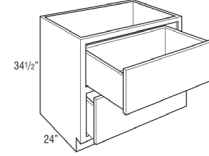

Two Drawer Base Cabinet

*Exterior height of drawer boxes is 10"

- 2DB18
- 2DB21
- 2DB24
- 2DB27
- 2DB30
- 2DB33
- 2DB36