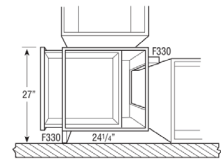

BASE CORNER PENINSULA

Includes two 3" fillers, shipped unattached.

- BCP24