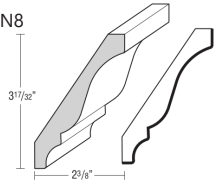

- TED2484SD
- TED2490SDAH
- TED2493SDAH
- TED2496SD

Floating Shelves
Weight Capacity

24"	25LBS	30"	31LBS
36"	37LBS	42"	43LBS

- FS24
- FS30
- FS36
- FS42

Toekick Cap

- TKC

Valley Forge
8' Per Piece

- VFR8

Starter Molding
8' Per Piece

- VFR8

Starter Molding
8' Per Piece

- STR8
- STRS8

PATRIOT SERIES - Moldings, Panels & Accessories

Large Crown Molding

8' Per Piece

- MTCROWN8