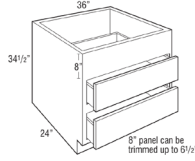

Two Drawer Base Drop-in For Range Top

*Exterior height of drawer boxes is 6 3/8"

- 2DB36DR