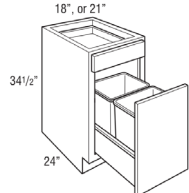

Base Cabinet with Two 35-Quart Wastebaskets

- BWB18
- BWB21