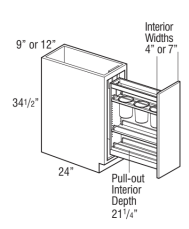

Base Utensil Pantry Pull Out

- BUPP9
- BUPP12