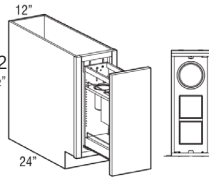

Base Utensil Pantry Pull out with Knife Block

- BUPPKB12