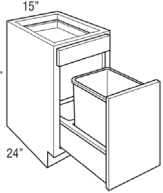

Base Cabinet with One 35-Quart Wastebasket

- BWB15