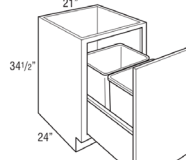

Base Cabinet w/ Two Wastebaskets Full Height

*BWB18FH includes two 35 qt. baskets
*BWB21FH includes two 50 qt. baskets.

- BWB18FH
- BWB21FH