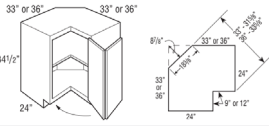

PATRIOT SERIES - Base Cabinet Specification

Symmetrical Base Easy Reach Asymmetrical Base Easy Reach

1. Symmetrical
   • BER33L/R
   • BER36L/R
2. Asymmetrical
   • BER3336L/R
   • BER3633L/R