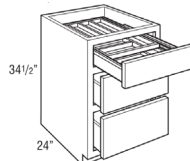

THREE DRAWER BASE w/ WOOD TIERED CUTLERY DIVIDER

- 3DB15WTCD
- 3DB18WTCD
- 3DB21WTCD
- 3DB24WTCD