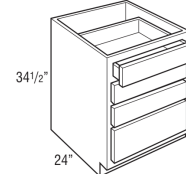

Four Drawer Base Cabinet

- 4DB12
- 4DB15
- 4DB18
- 4DB21
- 4DB24
- 4DB27
- 4DB30