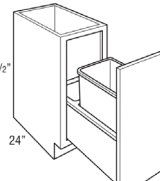

Base Cabinet w/ One 50qt Wastebaskets Full Height

- BWB15FH