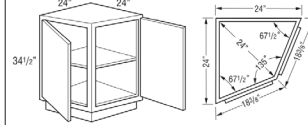

Base End Cabinet

- BEC24