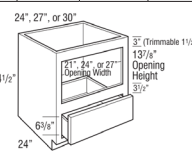

Base Build-In Microwave Cabinet

Model	Opening width	Max Width	Opening Height	Max Height
BBMWD24	21"	22 1/2"	13 7/8"	16 7/8"
BBMWD27	24"	25 1/2"	13 7/8"	16 7/8"
BBMWD30	27"	28 1/2"	13 7/8"	16 7/8"

- BBMWD24
- BBMWD27
- BBMWD30