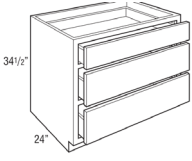

Three Drawer Base Cabinet

*Exterior height of bottom 2 drawer boxes is 6 3/8"

- 3DB12
- 3DB15
- 3DB18
- 3DB21
- 3DB24
- 3DB27
- 3DB30
- 3DB33
- 3DB36