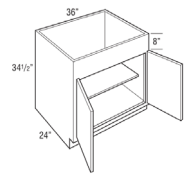

Base Drop-In Range

8" panel can be trimmed up to 6 1/2".

- B36DR