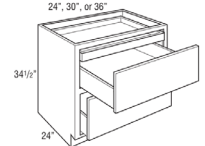

Two Drawer Base Cabinet w/ Roll Tray

*Exterior height of drawer boxes is 6 3/8"

- 2DB24RT
- 2DB30RT
- 2DB36RT