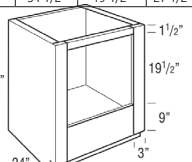

Base Oven Cabinet

- BO30
- BO33
- BO36