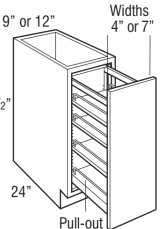

Base Pantry Pull Out(PO)

- BPP9
- BPP12