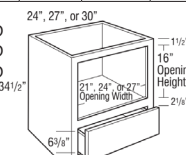

Base Microwave Cabinet w/ Deep Drawer

Model	Opening width	Max Width	Opening Height	Max Height
BMWD24DD	21"	22 1/2"	16"	16"
BMWD27DD	24"	25 1/2"	16"	16"
BMWD30DD	27"	28 1/2"	16"	16"

- BMWD24DD
- BMWD27DD
- BMWD30DD