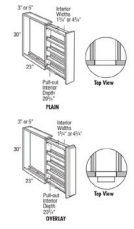

Base Box Column Pull-out

- BBCP03
- BPPCP06
- BPPCP03OL
- BPPCP06OL