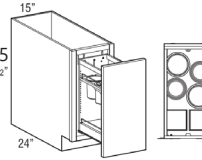

Base Utensil Pantry Pull out with Knife Block

- BUPPKB15