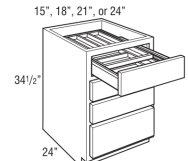

FOUR DRAWER BASE w/ WOOD TIERED CUTLERY DIVIDER

- 3DB15WTCD
- 3DB18WTCD
- 3DB21WTCD
- 3DB24WTCD