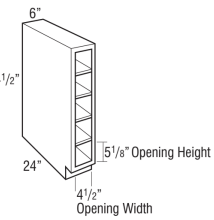

Base Wine Cubby

- BWC6