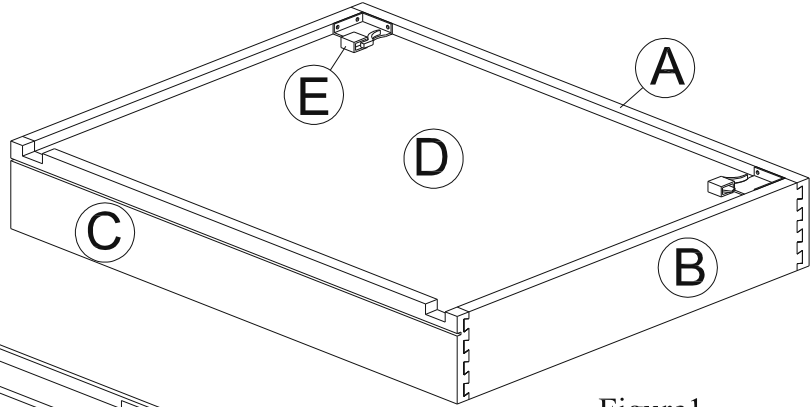

ASSEMBLY INSTRUCTIONS

ROLL OUT TRAY KIT

| Part | Descriptions | Qty | Part | Description | Qty | Part | Description | Qty |
|------|--------------|-----|------|---------------|-----|------|-------------------|-----|
| A | Drawer Front | 1 | C | Drawer Back | 1 | E | Slide With Screws | 1 |
| B | Drawer Side | 2 | D | Drawer Bottom | 1 | | | |

This instructions applies to the following items: **ROTD-15~ROTD-36.**

STEP 1: Slide-in the Sides to the Frame.

STEP 2: Slide-in the Top and Bottom.

Figure1

Figure2

Figure3