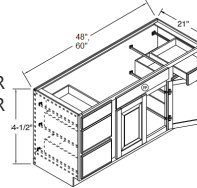

Vanity w/ Both Side Drawers

- VA4821DLR
- VA6021DLR