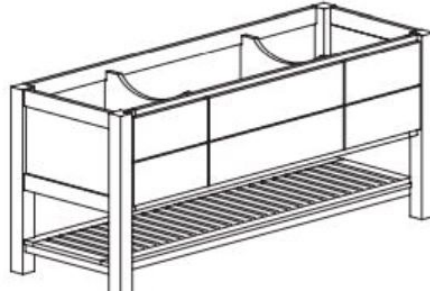

2 DOOR 4 DRAWER BASE
V60MDT
V72MDT

2 DOOR LINEN
LCR1584HRT
LCR1584HLT

LCR1884HRT
LCR1884HLT

2 DOOR
3 DRAWER LINEN
LC3D1584HRT
LC3D1584HLT

LC3D1884HRT
LC3D1884HLT

CABINET CONFIGURATIONS - FURNITURE SERIES

All Cabinets in this series are 21" deep and 34-1/2" Tall

VANITY REVERSE
BOTTOM DRAWER

FVR24
FVR30
FVR36

1 DOOR 4 DRAWERS
FV4D42HR HINGE RIGHT
FV4D42HL HINGE LEFT

2 DOOR 4 DRAWERS
FV4D48
FV460

DOUBLE SINK
4 DOOR 3 DRAWERS
FV4DCM60
FVCDM72

VANITY CONSOLE
1 DRAWER OPEN SHELF

FVCD24
FVCD30
FVCD36

VANITY CONSOLE
5 DRAWERS OPEN SHELF

FVCD42
FVCD48
FVCD60

DOUBLE VANITY CONSOLE
4 DRAWERS OPEN SHELF

FVCD42
FVCD48
FVCD60

VANITY 3 DRAWER BASE

FV3D18
FV3D24

LINEN TOWER
2 DOORS