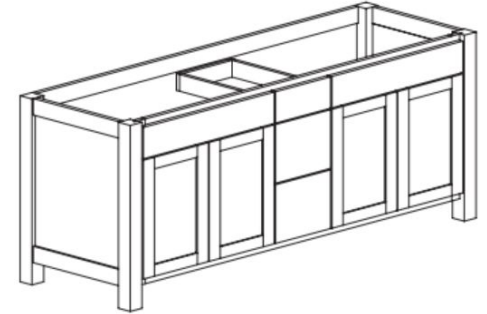

2 DOOR 4 DRAWER BASE
V60MDT
V72MDT

2 DOOR LINEN
LCR1584HRT
LCR1584HLT

LCR1884HRT
LCR1884HLT

2 DOOR
3 DRAWER LINEN
LC3D1584HRT
LC3D1584HLT

LC3D1884HRT
LC3D1884HLT

CABINET CONFIGURATIONS - FURNITURE SERIES

All Cabinets in this series are 21" deep and 34-1/2" Tall

VANITY REVERSE
BOTTOM DRAWER

FVR24
FVR30
FVR36

1 DOOR 4 DRAWERS
FV4D42HR HINGE RIGHT
FV4D42HL HINGE LEFT

2 DOOR 4 DRAWERS
FV4D48
FV460

DOUBLE SINK
4 DOOR 3 DRAWERS
FV4DCM60
FVCDM72

VANITY CONSOLE
1 DRAWER OPEN SHELF

FVCD24
FVCD30
FVCD36

VANITY CONSOLE
5 DRAWERS OPEN SHELF

FVCD42
FVCD48
FVCD60

DOUBLE VANITY CONSOLE
4 DRAWERS OPEN SHELF

FVCD42
FVCD48
FVCD60

VANITY 3 DRAWER BASE

FV3D18
FV3D24

LINEN TOWER
2 DOORS