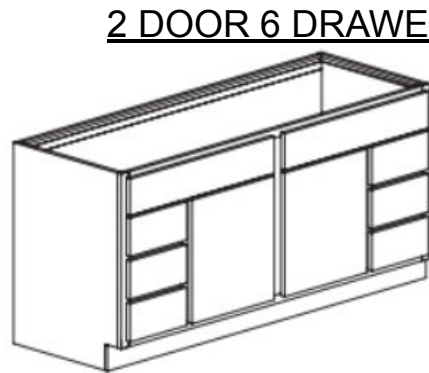

CABINET CONFIGURATIONS - CLASSIC SERIES

All Cabinets in this series are 21" deep and 34-1/2" Tall

SINK BASE
VS24T
VS30T
VS36T

3 DRAWER BASE
V3D12T
V3D15T
V3D18T
V3D21T

SINK DRAWER BASE
VSD24T
VSD30T
VSD36T

KNEE DRAWER
DD24
DD30

1 DOOR 3 DRAWER BASE
V30DRT
V30DLT

2 DOOR 3DRAWER BASE
V36DRT
V36DLT

1 DOOR 6 DRAWER BASE
V42DHRT
V42DHLT

2 DOOR 6 DRAWER BASE
V48DT

2 DOOR 6 DRAWER BASE
V60DT
V72DT

FILLER W/ TOEKICK
FT3T
FT6T
FT3X84
FT6X84

2 DOOR 4 DRAWER BASE
V60MDT
V72MDT

2 DOOR LINEN
LCR1584HRT
LCR1584HLT

LCR1884HRT
LCR1884HLT

2 DOOR
3 DRAWER LINEN
LC3D1584HRT
LC3D1584HLT

LC3D1884HRT
LC3D1884HLT

CABINET CONFIGURATIONS - FURNITURE SERIES

All Cabinets in this series are 21" deep and 34-1/2" Tall