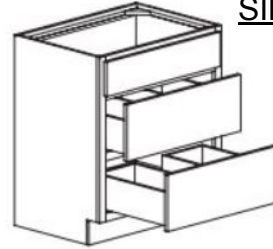

CABINET CONFIGURATIONS - CLASSIC SERIES

All Cabinets in this series are 21" deep and 34-1/2" Tall

SINK BASE
VS24T
VS30T
VS36T

3 DRAWER BASE
V3D12T
V3D15T
V3D18T
V3D21T

SINK DRAWER BASE
VSD24T
VSD30T
VSD36T

KNEE DRAWER
DD24
DD30

1 DOOR 3 DRAWER BASE
V30DRT
V30DLT

2 DOOR 3DRAWER BASE
V36DRT
V36DLT

1 DOOR 6 DRAWER BASE
V42DHRT
V42DHLT

2 DOOR 6 DRAWER BASE
V48DT

2 DOOR 6 DRAWER BASE
V60DT
V72DT

FILLER W/ TOEKICK
FT3T
FT6T
FT3X84
FT6X84

2 DOOR 4 DRAWER BASE
V60MDT
V72MDT

2 DOOR LINEN
LCR1584HRT
LCR1584HLT

LCR1884HRT
LCR1884HLT

2 DOOR
3 DRAWER LINEN
LC3D1584HRT
LC3D1584HLT

LC3D1884HRT
LC3D1884HLT

CABINET CONFIGURATIONS - FURNITURE SERIES

All Cabinets in this series are 21" deep and 34-1/2" Tall