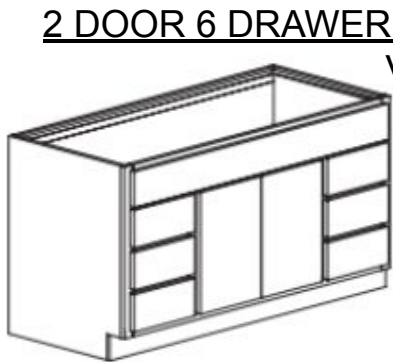

CABINET CONFIGURATIONS - CLASSIC SERIES

All Cabinets in this series are 21" deep and 34-1/2" Tall

SINK BASE
VS24T
VS30T
VS36T

3 DRAWER BASE
V3D12T
V3D15T
V3D18T
V3D21T

SINK DRAWER BASE
VSD24T
VSD30T
VSD36T

KNEE DRAWER
DD24
DD30

1 DOOR 3 DRAWER BASE
V30DRT
V30DLT

2 DOOR 3DRAWER BASE
V36DRT
V36DLT

1 DOOR 6 DRAWER BASE
V42DHRT
V42DHLT

2 DOOR 6 DRAWER BASE
V48DT

2 DOOR 6 DRAWER BASE
V60DT
V72DT

FILLER W/ TOEKICK
FT3T
FT6T
FT3X84
FT6X84

2 DOOR 4 DRAWER BASE
V60MDT
V72MDT

2 DOOR LINEN
LCR1584HRT
LCR1584HLT

LCR1884HRT
LCR1884HLT

2 DOOR
3 DRAWER LINEN
LC3D1584HRT
LC3D1584HLT

LC3D1884HRT
LC3D1884HLT

CABINET CONFIGURATIONS - FURNITURE SERIES

All Cabinets in this series are 21" deep and 34-1/2" Tall