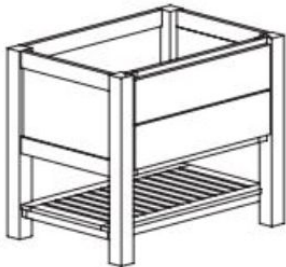

2 DOOR 4 DRAWER BASE
V60MDT
V72MDT

2 DOOR LINEN
LCR1584HRT
LCR1584HLT

LCR1884HRT
LCR1884HLT

2 DOOR
3 DRAWER LINEN
LC3D1584HRT
LC3D1584HLT

LC3D1884HRT
LC3D1884HLT

CABINET CONFIGURATIONS - FURNITURE SERIES

All Cabinets in this series are 21" deep and 34-1/2" Tall

VANITY REVERSE
BOTTOM DRAWER

FVR24
FVR30
FVR36

1 DOOR 4 DRAWERS
FV4D42HR HINGE RIGHT
FV4D42HL HINGE LEFT

2 DOOR 4 DRAWERS
FV4D48
FV460

DOUBLE SINK
4 DOOR 3 DRAWERS
FV4DCM60
FVCDM72

VANITY CONSOLE
1 DRAWER OPEN SHELF

FVCD24
FVCD30
FVCD36

VANITY CONSOLE
5 DRAWERS OPEN SHELF

FVCD42
FVCD48
FVCD60

DOUBLE VANITY CONSOLE
4 DRAWERS OPEN SHELF

FVCD42
FVCD48
FVCD60

VANITY 3 DRAWER BASE

FV3D18
FV3D24

LINEN TOWER
2 DOORS