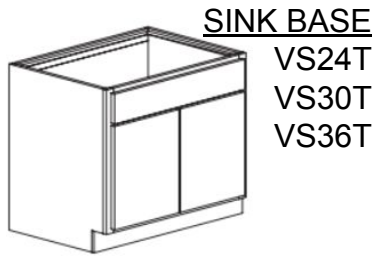

CABINET CONFIGURATIONS - CLASSIC SERIES

All Cabinets in this series are 21" deep and 34-1/2" Tall

SINK BASE
VS24T
VS30T
VS36T

3 DRAWER BASE
V3D12T
V3D15T
V3D18T
V3D21T

SINK DRAWER BASE
VSD24T
VSD30T
VSD36T

2 DOOR 4 DRAWER BASE
V60MDT
V72MDT

2 DOOR LINEN
LCR1584HRT
LCR1584HLT

LCR1884HRT
LCR1884HLT

2 DOOR
3 DRAWER LINEN
LC3D1584HRT
LC3D1584HLT

LC3D1884HRT
LC3D1884HLT

CABINET CONFIGURATIONS - FURNITURE SERIES

All Cabinets in this series are 21" deep and 34-1/2" Tall