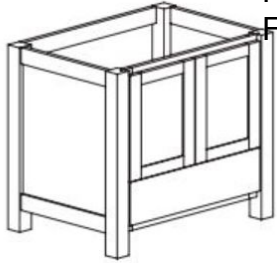

CABINET CONFIGURATIONS - FURNITURE SERIES

All Cabinets in this series are 21" deep and 34-1/2" Tall

VANITY REVERSE
BOTTOM DRAWER

FVR24
FVR30
FVR36