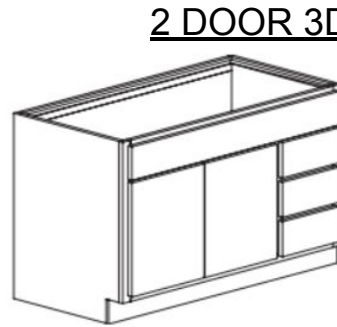

2 DOOR 6 DRAWER BASE
V60DT
V72DT

2 DOOR 3DRAWER BASE
V36DRT
V36DLT