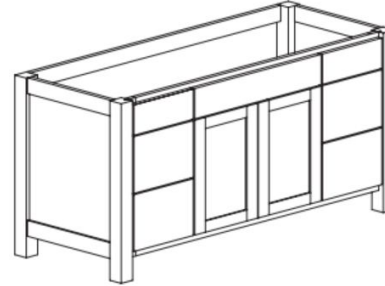

2 DOOR 4 DRAWER BASE
V60MDT
V72MDT

2 DOOR LINEN
LCR1584HRT
LCR1584HLT

LCR1884HRT
LCR1884HLT

2 DOOR
3 DRAWER LINEN
LC3D1584HRT
LC3D1584HLT

LC3D1884HRT
LC3D1884HLT

CABINET CONFIGURATIONS - FURNITURE SERIES

All Cabinets in this series are 21" deep and 34-1/2" Tall

VANITY REVERSE
BOTTOM DRAWER

FVR24
FVR30
FVR36

1 DOOR 4 DRAWERS
FV4D42HR HINGE RIGHT
FV4D42HL HINGE LEFT

2 DOOR 4 DRAWERS
FV4D48
FV460

DOUBLE SINK
4 DOOR 3 DRAWERS
FV4DCM60
FVCDM72

VANITY CONSOLE
1 DRAWER OPEN SHELF

FVCD24
FVCD30
FVCD36

VANITY CONSOLE
5 DRAWERS OPEN SHELF

FVCD42
FVCD48
FVCD60

DOUBLE VANITY CONSOLE
4 DRAWERS OPEN SHELF

FVCD42
FVCD48
FVCD60

VANITY 3 DRAWER BASE

FV3D18
FV3D24

LINEN TOWER
2 DOORS