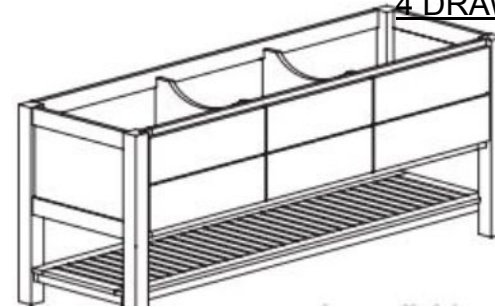

FVCD24
FVCD30
FVCD36

VANITY CONSOLE
5 DRAWERS OPEN SHELF

FVCD42
FVCD48
FVCD60

DOUBLE VANITY CONSOLE
4 DRAWERS OPEN SHELF

FVCD42
FVCD48
FVCD60

VANITY 3 DRAWER BASE

FV3D18
FV3D24

LINEN TOWER
2 DOORS

FLCR1884HR (LEFT)
FLCR1884HL(RIGHT)

LINEN TOWER
1 DOOR OPEN SHELVES

FLCOS1884HR (LEFT)
FLCOS1884HL(RIGHT)