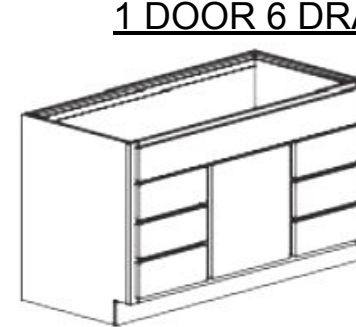

FILLER W/ TOEKICK
FT3T
FT6T
FT3X84
FT6X84

1 DOOR 6 DRAWER BASE
V42DHRT
V42DHLT