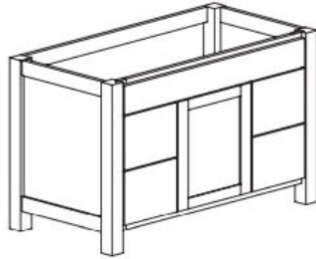

1 DOOR 4 DRAWERS
FV4D42HR HINGE RIGHT
FV4D42HL HINGE LEFT