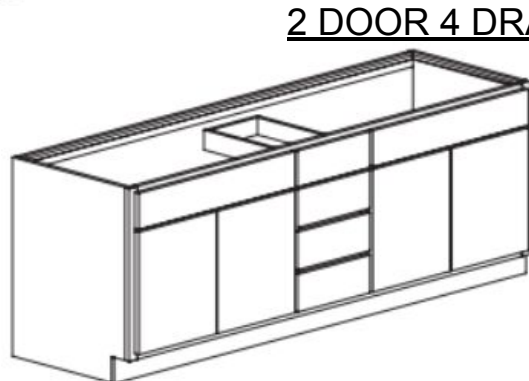

CABINET CONFIGURATIONS - CLASSIC SERIES

All Cabinets in this series are 21" deep and 34-1/2" Tall

SINK BASE
VS24T
VS30T
VS36T

3 DRAWER BASE
V3D12T
V3D15T
V3D18T
V3D21T

SINK DRAWER BASE
VSD24T
VSD30T
VSD36T

2 DOOR 4 DRAWER BASE
V60MDT
V72MDT

2 DOOR LINEN
LCR1584HRT
LCR1584HLT

LCR1884HRT
LCR1884HLT

2 DOOR
3 DRAWER LINEN
LC3D1584HRT
LC3D1584HLT

LC3D1884HRT
LC3D1884HLT

CABINET CONFIGURATIONS - FURNITURE SERIES

All Cabinets in this series are 21" deep and 34-1/2" Tall