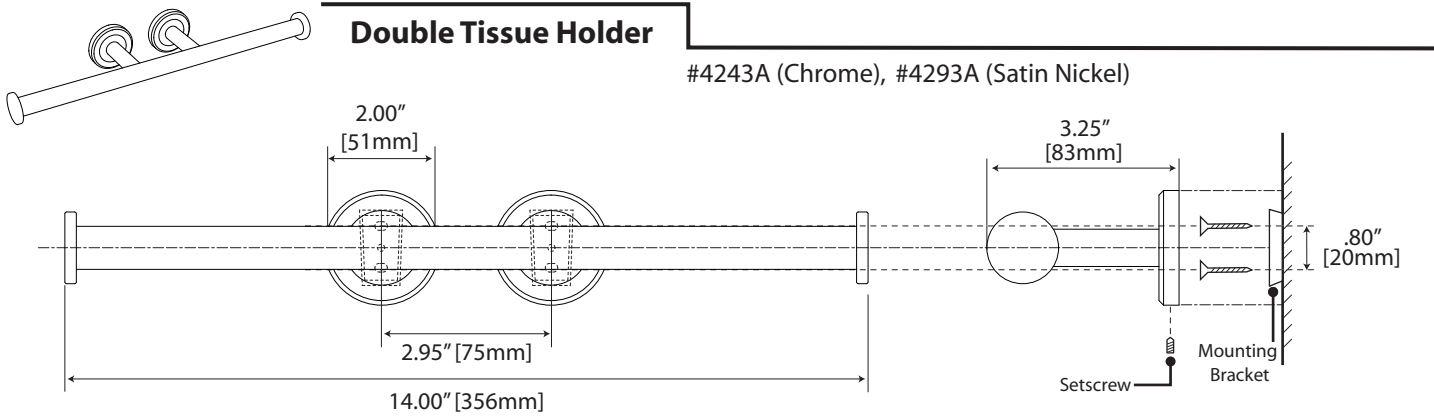

Latitude² Collection

General Specifications