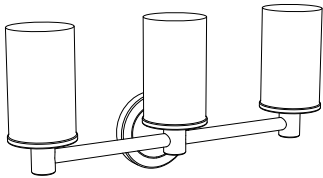

## Single Sconce

#1680 (Chrome), #1681 (Satin Nickel)  
Requires a medium base light bulb. 100w max