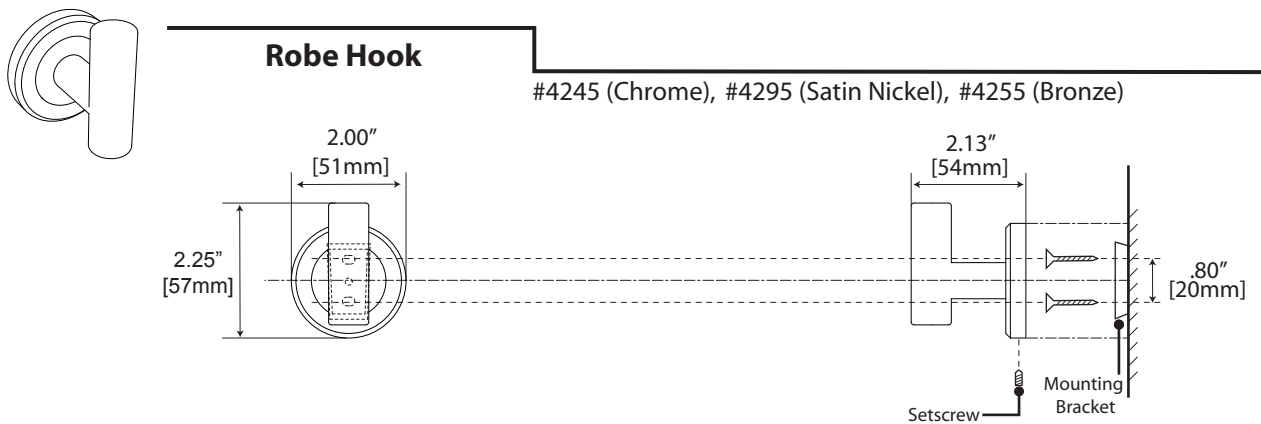

Latitude² Collection

General Specifications