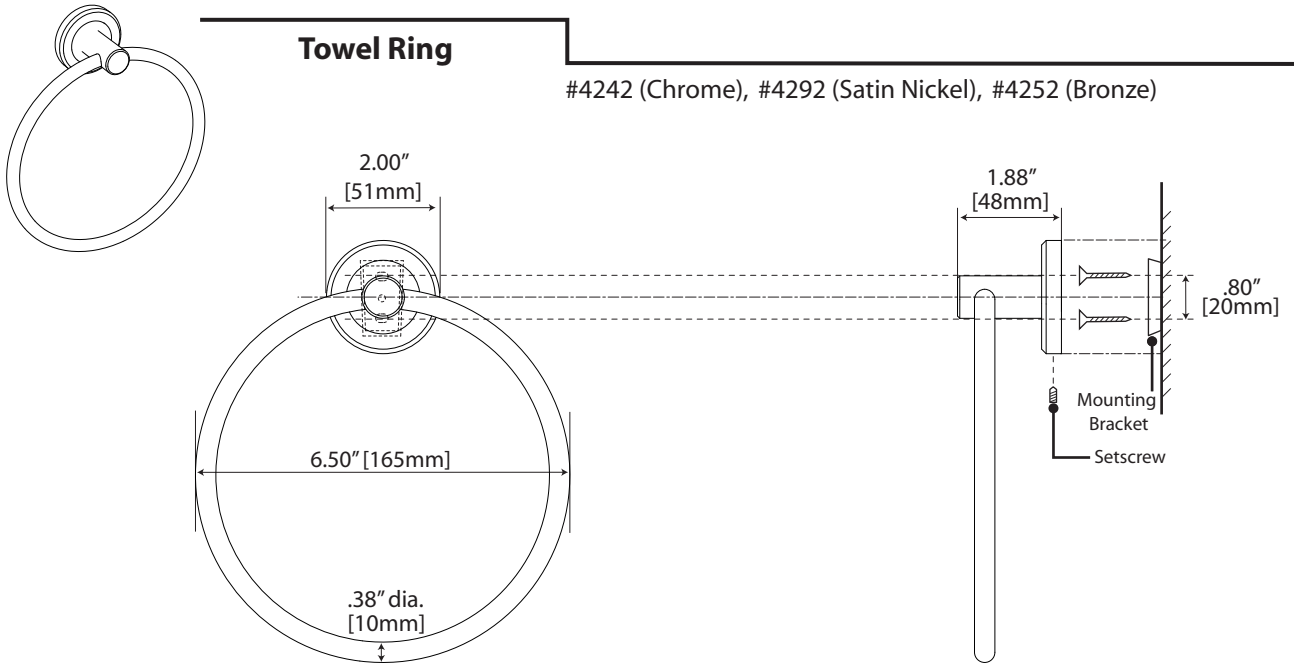

Latitude² Collection

General Specifications