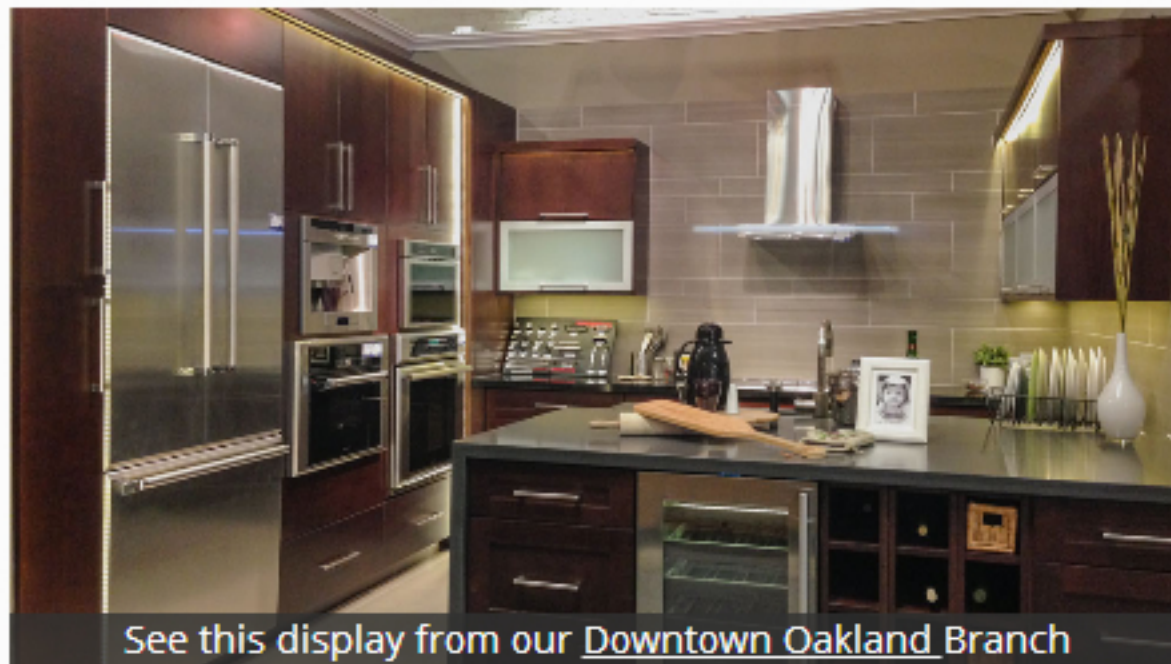

CVCN-CO

10'x10' Price
\$1,659.99

See this display from our [Downtown Oakland Branch](#)

Key Features:

- Full Access Frameless Cabinet
- Door: Cherry Veneer Outside; Plywood Inside
- Solid Maple Dovetail Construction Drawer
- 3/4" Melamine on Plywood Case & Shelf w/ PVC Edge Banding
- Six-Way Adjustable Soft-Closing Hinges
- 3/4" Solid Wood /w Dovetail Drawer
- Soft-Closing Undermount Tracks
- Available Wall Cabinets: 30" & 40" Height