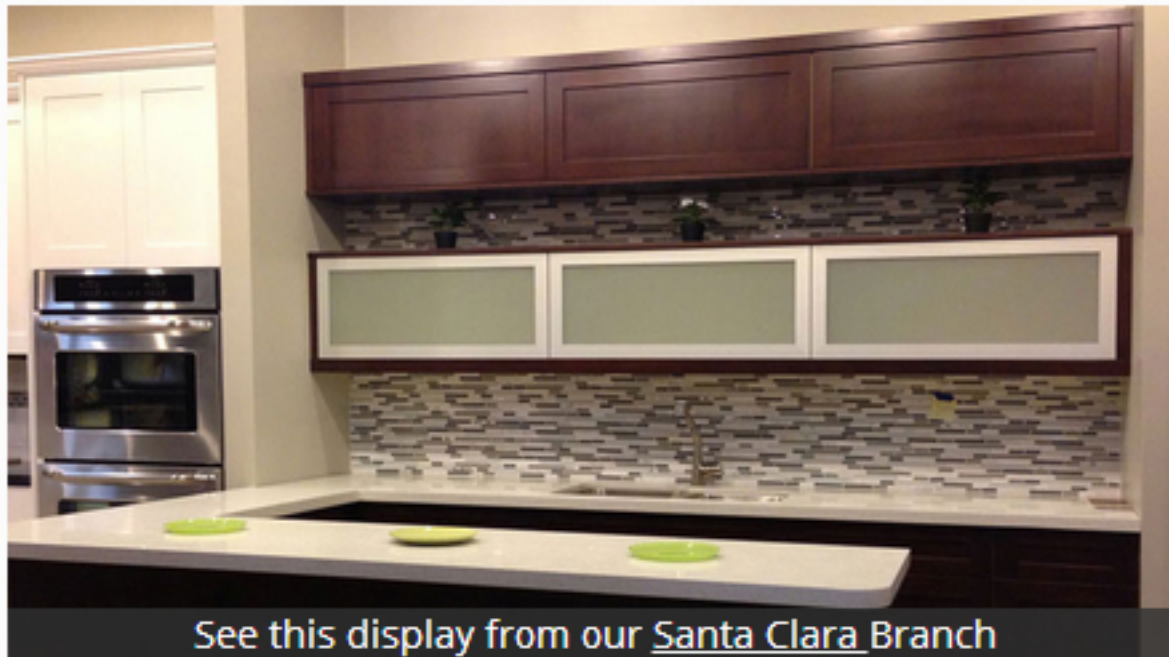

See this display from our [Santa Clara Branch](#)

Key Features:

- Full Access Frameless Cabinet
- Door: Solid Cherry Frame and Plywood Insert with Cherry Veneer
- 3/4" Melamine on Plywood Case & Shelf w/ PVC Edge Banding
- Six-Way Adjustable Soft-Closing Hinges
- 3/4" Solid Wood /w Dovetail Drawer
- Soft-Closing Undermount Tracks
- Available Wall Cabinets: 30" & 40" Height