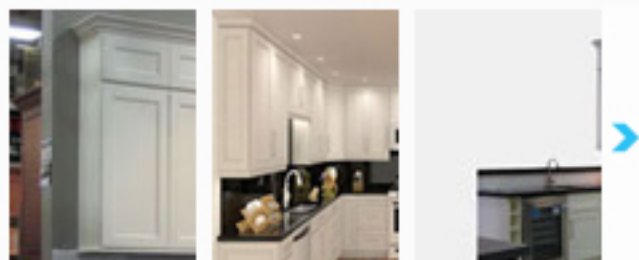

## Key Features:

- Imported Maple
- White Finish (7 Coats U.V. )
- Finish: Natural Maple
- Recessed Door Panel
- 5/8" Solid Wood Dovetail Drawer
- Hampton Wall / Base
- 3/4" Solid Wood Face Frame
- 6-Ways Adjustable Concealed Hinges
- Glide: Soft-Closing, Full Extension, SS Tracks
- Available Wall Cabinet 30" & 42" H