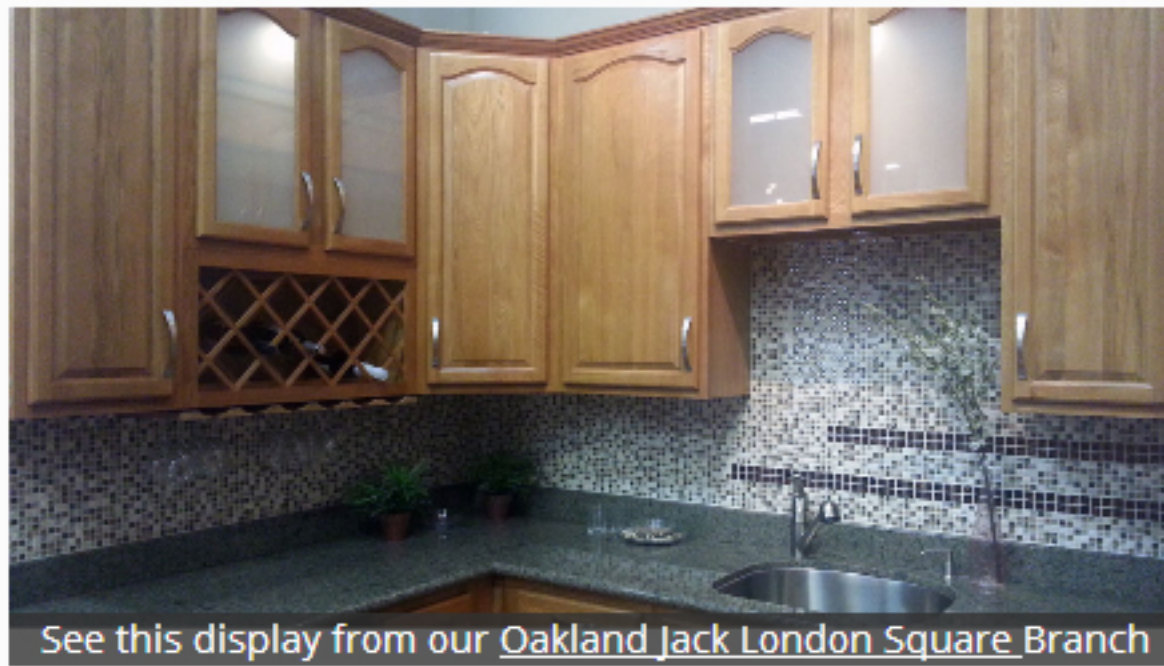

RO

10'x10' Price
$889.99

See this display from our [Oakland Jack London Square Branch](#)

Key Features:

- Imported Oak (Light Oak, Lacquer Finish)
- Raised Panel Door
- Cathedral Wall / Square Base
- 3/4" Solid Wood Face Frame & Drawer Face
- 1/2" Plywood Case & Half Shelf
- Concealed Hinges
- Available Wall Cabinet 30" & 42" Height