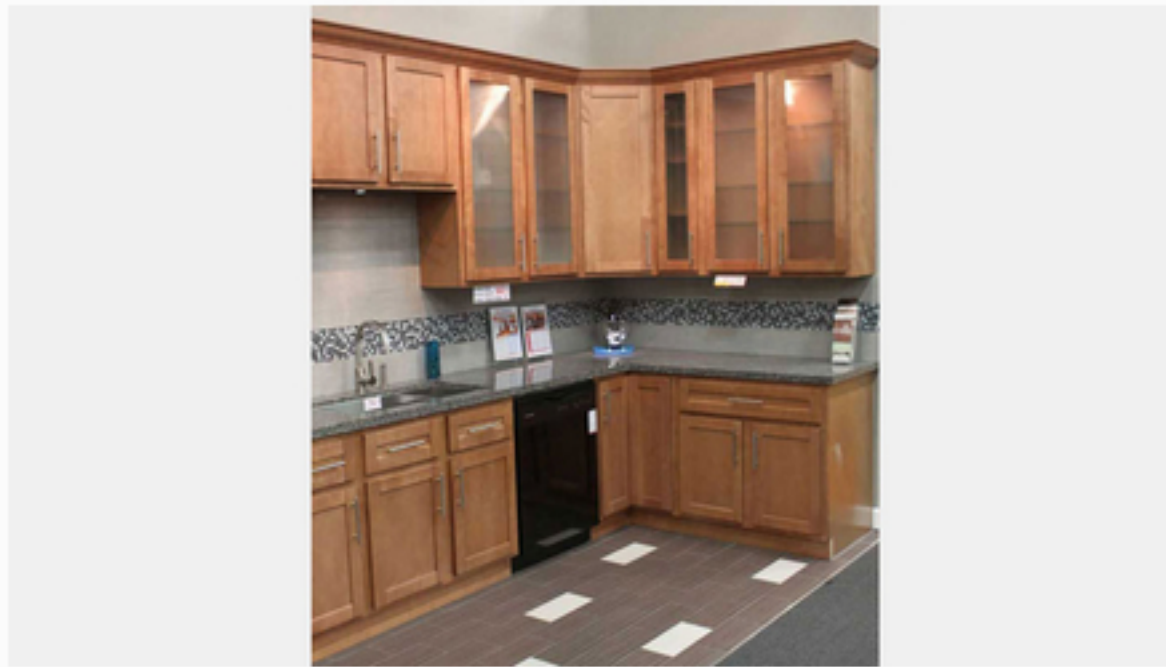

SHMG

10'x10' Price
\$959.99

Key Features:

- Imported Maple
- Ginger Finish
- Recessed Panel Door
- Shaker Wall / Base
- 3/4" Solid Wood Face Frame
- 1/2" Plywood Case & Half Shelf
- Concealed Hinges
- Available Wall Cabinet 30" & 42" Height