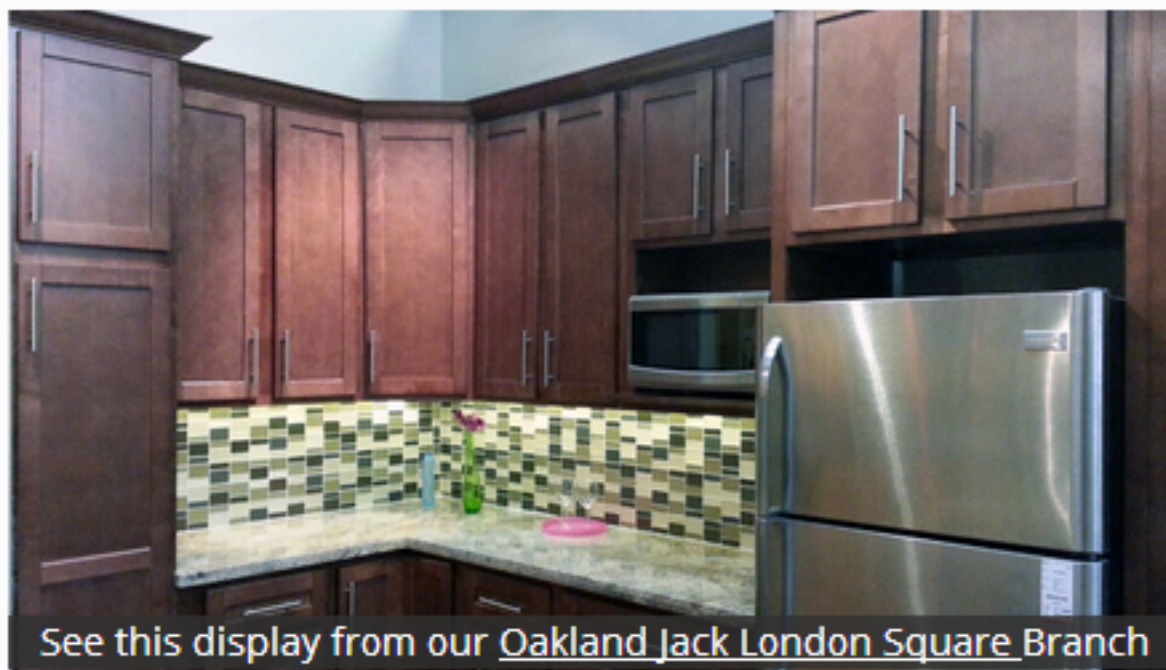

SHMS

10'x10' Price
\$959.99

See this display from our [Oakland Jack London Square Branch](#)

Key Features:

- Imported Maple
- Sunset Finish
- Recessed Panel Door
- Shaker Wall / Base
- 3/4" Solid Wood Face Frame
- 1/2" Plywood Case & Half Shelf
- Concealed Hinges
- Available Wall Cabinet 30" & 42" Height