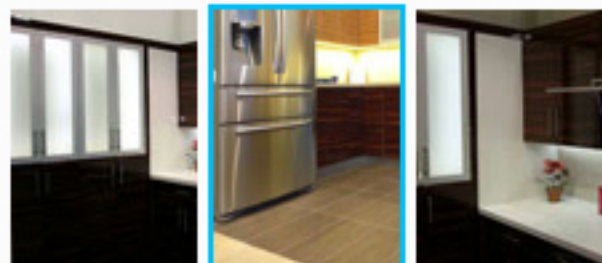

## Key Features:

- Full Access Frameless Cabinet
- Door: Thermofoil on MDF
- 3/4" Melamine on Plywood Case & Shelf w/ PVC Edge Banding
- Six-Way Adjustable Soft-Closing Hinges
- 3/4" Solid Wood /w Dovetail Drawer
- Soft-Closing Undermount Tracks
- Available Wall Cabinets: 30" & 40" H