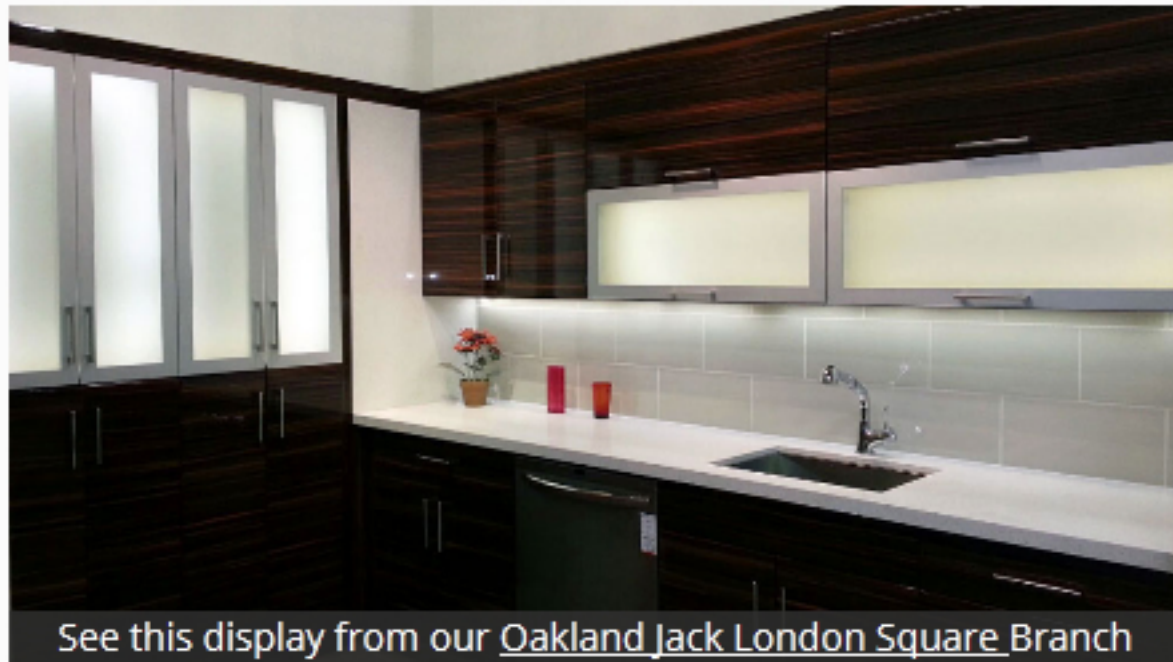

TSDK-CO

10'x10' Price
$2,079.99

See this display from our Oakland Jack London Square Branch

Key Features:

- Full Access Frameless Cabinet
- Door: Thermofoil on MDF
- 3/4" Melamine on Plywood Case & Shelf w/ PVC Edge Banding
- Six-Way Adjustable Soft-Closing Hinges
- 3/4" Solid Wood /w Dovetail Drawer
- Soft-Closing Undermount Tracks
- Available Wall Cabinets: 30" & 40" H