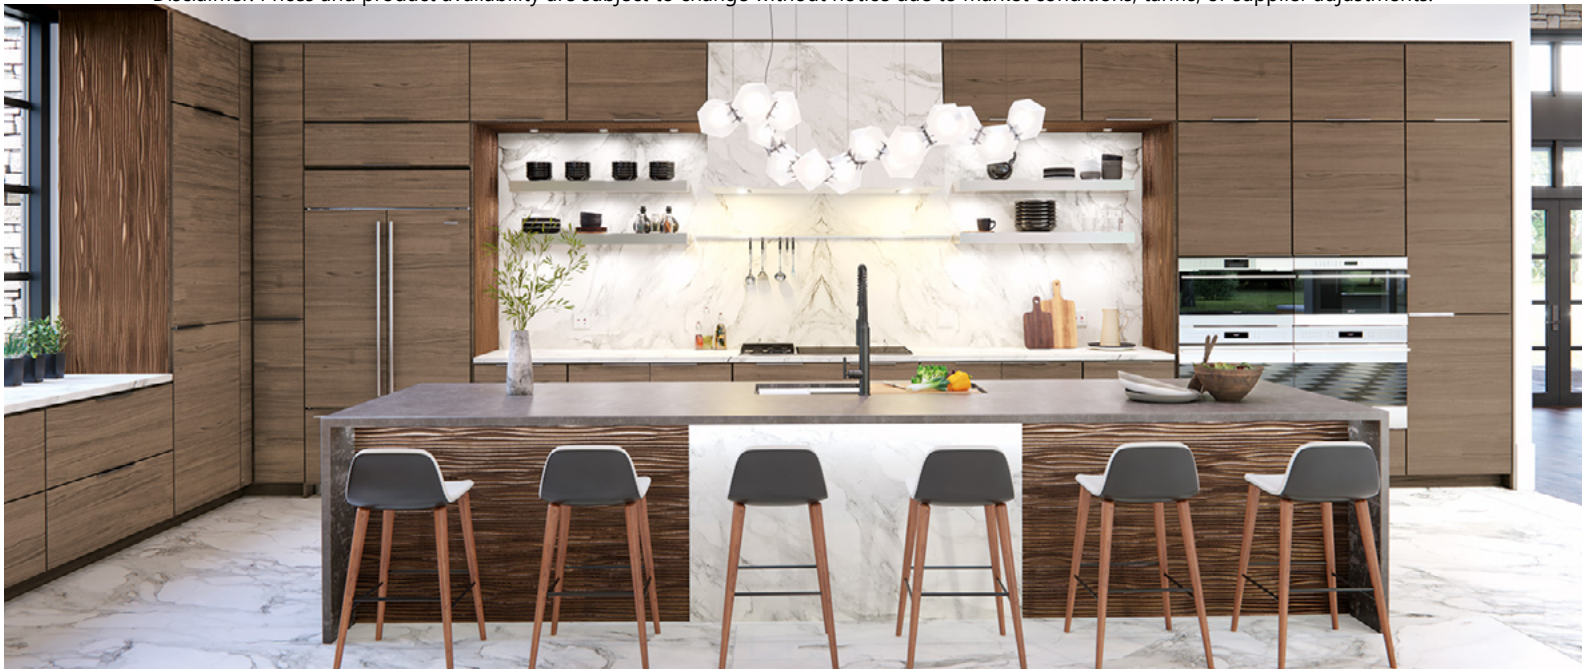

KITCHEN SPECIALS

WE HAVE LOWERED OUR PRICES EVEN MORE. CHECK OUT OUR GREAT DEALS

Disclaimer: Prices and product availability are subject to change without notice due to market conditions, tariffs, or supplier adjustments.

Series	Origin	Lead Time**	Door & Color	Pricing*	Warranty	Box Construction	Promotion
📦 IN STOCK --- ADU, Apartments, Rental Units, Single Family Homes, & Investment Properties 🌍							
<i>Synchron Special</i>	Asia	Ready for Pickup	5	$$$(4K-6K)	1 Year Limited	1/2" Framed	Check Website for detail discount SALE
🚚 Express Ship --- ADU, Multi-Unit Projects, Apartments, Motels, Rental Units, & Investment Properties 🌍							
Revolution Plus	Asia	4 Weeks	15	$$$$(5K-7K)	1 Year Limited	3/4" Full Access	Check Website for detail discount SALE
MANTRA Express	Assembled In USA	1-4 Weeks	9	$(3K-5K)	1 or 5 Years Limited	1/2" Framed	Check Website for detail discount SALE
🚚 Quick Ship --- ADU, Median Apartments, Rental Units, Intermediate Family Homes & Investment Properties 🌍							
LIBERTY ★	Made In USA	Within 4-7 Weeks	100+	$$$$$(6K-9K)	Limited Lifetime	5/8" Full Access	Check Website for detail discount SALE
PATRIOT 🇺🇸	Made In USA	Within 4-7 Weeks	100+	$$$$(5K-7K)	Limited Lifetime	1/2" Framed	Check Website for detail discount SALE
euro FREEDOM	Made In USA	Within 20-24 Weeks	146	$$$$$(20K+)	Limited Lifetime	Multiple Choices	Check Website for detail discount SALE
🇺🇸 Custom Order --- Premium Condominiums, Deluxe Rental Units & Luxury Homes 🌍							
Schrock	Made In USA	Within 4-8 Weeks	1000+	$$$$$(10K+)	Limited Lifetime	Multiple Choices	Check Website for detail discount SALE
OMEGA	Made In USA	Within 7-10 Weeks	1000+	$$$$$(20K+)	Limited Lifetime	Multiple Choices	Check Website for detail discount SALE
EUROPA	Made In USA	Within 20-24 Weeks	1000+	$$$$$(20K+)	Limited Lifetime	Multiple Choices	Check Website for detail discount SALE
📦 Closeout --- ADU, Apartments, Rental Units, Single Family Homes, & Investment Properties 🌍							
Designer Special	Asia	Ready for Pickup	3	$(3K-5K)	1 Year Limited	1/2" Framed	Discontinued - Making room for new items Check Website for detail discount SALE
Revolution	Asia	4 Weeks	15	$$$$(5K-7K)	1 Year Limited	3/4" Full Access	Check Website for detail discount SALE

*Prices are based on a small basic L-shaped 10'x10' kitchen layout **Lead times can vary due to certain situations. Please ask your designer for more accurate lead time during your purchase