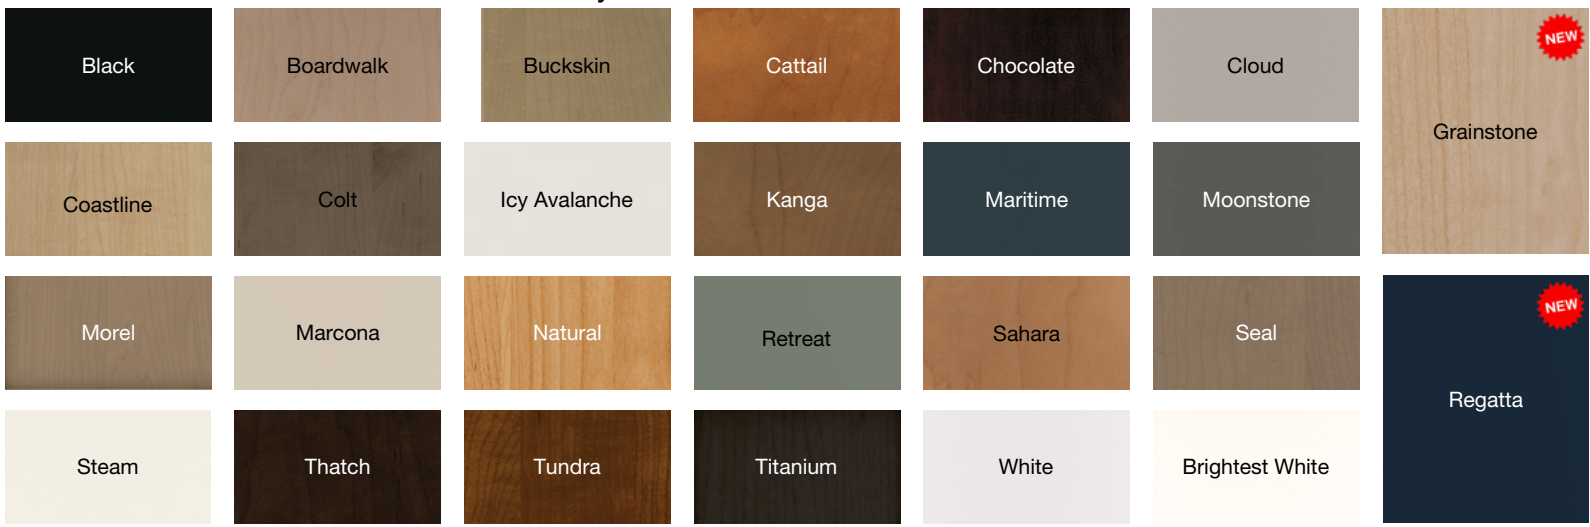

Group 1 10x10 from \$8763

Bryant(Thin Rail) Buckskin

Loren Moonstone

Hoyt Retreat

Breman Seal

Boynton Brightest White

Group 2 10x10 from \$9283

Lawford Cattail

Liberty Natural

Group 4 10x10 from \$9738

Leeton 5PC Maritime

Wendell Steam

Wells 5PC Icy Avalanche

Kenora 5PC Cloud

Bluffton 5PC Coconut

Group 5 10x10 from \$10079

Julien Kanga

LaGrange Sahara

\*Prices and/or products are subject to change. Please check our extended flyers Online for details.

14 Styles x 26 Finishes = 364 Selections

• More Laminate • 3 Styles • 7 Selections • Group 3