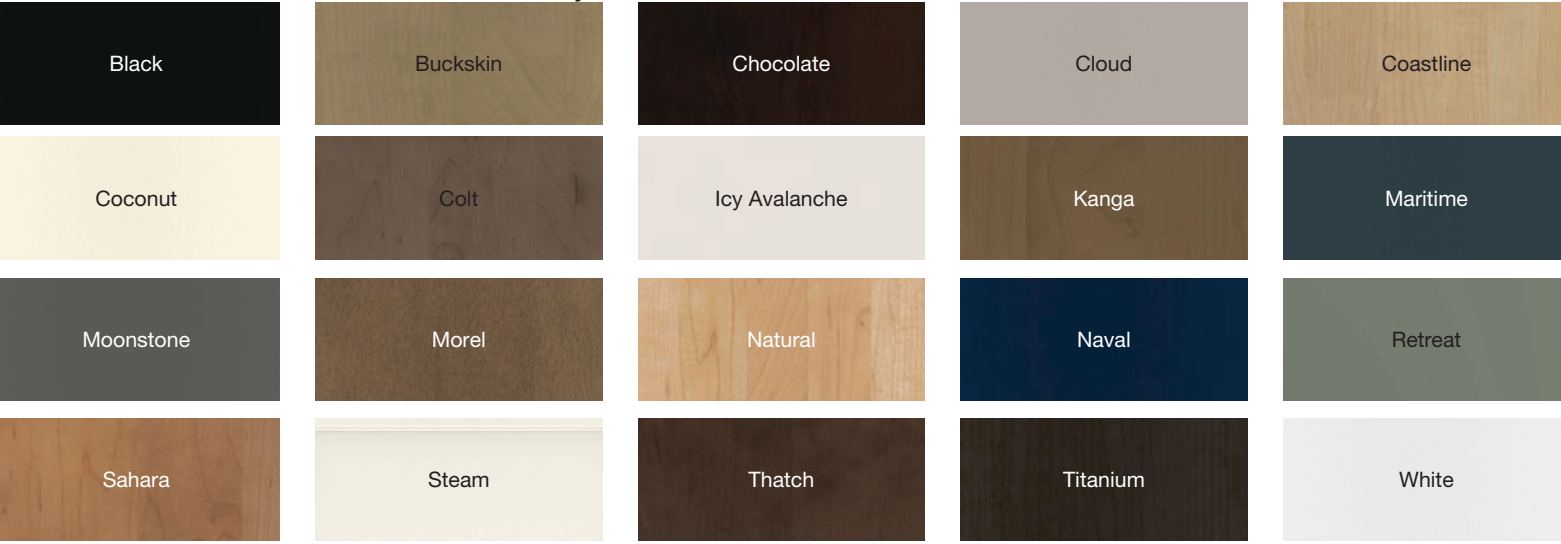

PATRIOT SERIES V2.0
MADE IN USA POWERED BY DIAMOND FRAMED

Additional 10% off • Quick Ship 4-7 Weeks • Limited Lifetime Warranty • All Plywood Construction • Made in USA

THIRTEEN STYLES IN FIVE PRICE GROUPS

17 Styles x 20 Finishes = 340 Selections

There are more colors, styles, specifications, and detailed information on our website.

PROFESSIONAL COUNTERTOP INSTALLATION

IN-STOCK QUARTZ & AF-STONE COUNTERTOPS (Limited to Stock On Hand)