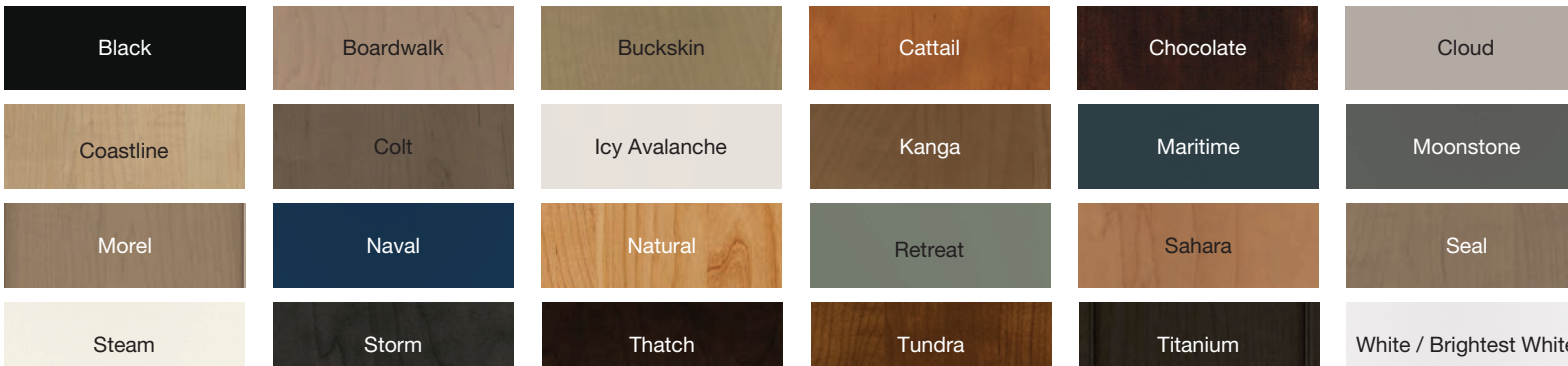

17 Styles x 20 Finishes = 340 Selections

There are more colors, styles, specifications, and detailed information on our website.

PROFESSIONAL COUNTERTOP INSTALLATION

IN-STOCK QUARTZ & AF-STONE COUNTERTOPS (Limited to Stock On Hand)

NEED A NEW KITCHEN TODAY? WE CAN HELP!!!

Revolution Plus
Cabinetry

Starting **15% + More!**

\$5784 10x10 Kitchen

6 Styles IN STOCK • Affordable Pricing • All Plywood Construction Box

LIBERTY SERIES V2.0
MADE IN USA POWERED BY DIAMOND FULL ACCESS

Additional 10% off • Quick Ship 4-7 Weeks • Limited Lifetime Warranty • All Plywood Construction • Made in USA

FOURTEEN STYLES IN FIVE PRICE GROUPS

14 Styles x 24 Finishes = 336 Selections

• More Laminate • 3 Styles • 7 Selections • Group 3