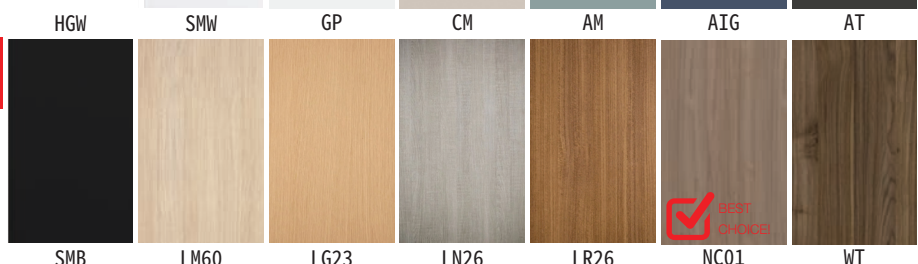

Quick Ship --- Median Apartments, Rental Units, Intermediate Family Homes & Investment Properties

Series	Origin	Lead Time	Door & Color	Pricing*	Warranty	Box Construction	Promotion
LIBERTY	Made in USA	Within 4-7 Weeks	100+	$$$$(6K-$9K)	Limited Lifetime	5/8" Full Access	Check Website for detail discount SALE
PATRIOT	Made in USA	Within 4-7 Weeks	100+	$$$$(5K-$7K)	Limited Lifetime	1/2" Framed	Check Website for detail discount SALE

Custom Order --- Premium Condominiums, Deluxe Rental Units & Luxury Homes

Series	Origin	Lead Time	Door & Color	Pricing*	Warranty	Box Construction	Promotion
Schrock	Made in USA	Within 4-7 Weeks	1000+	$$$$(10K+)	Limited Lifetime	Multiple Choices	Check Website for detail discount SALE
KraftMaid	Made in USA	Within 15-19 Weeks	1000+	$$$$(10K+)	Limited Lifetime	Multiple Choices	Check Website for detail discount SALE
OMEGA	Made in USA	Within 7-14 Weeks	1000+	$$$$(20K+)	Limited Lifetime	Multiple Choices	Check Website for detail discount SALE
EUROPA	Made in USA	Within 8-13 Weeks	1000+	$$$$(20K+)	Limited Lifetime	Multiple Choices	Check Website for detail discount SALE

Quick Ship • Affordable Pricing • All Plywood Construction Box

Revolution Plus® Cabinetry

Starting **40% + 30% Off**
$5784 10x10 Kitchen

PATRIOT V2.0 SERIES POWERED BY DIAMOND FRAMED

Quick Ship 4-7 Weeks • Limited Lifetime Warranty • All Plywood Construction • Made in USA • Scan QR Code for Additional Discount