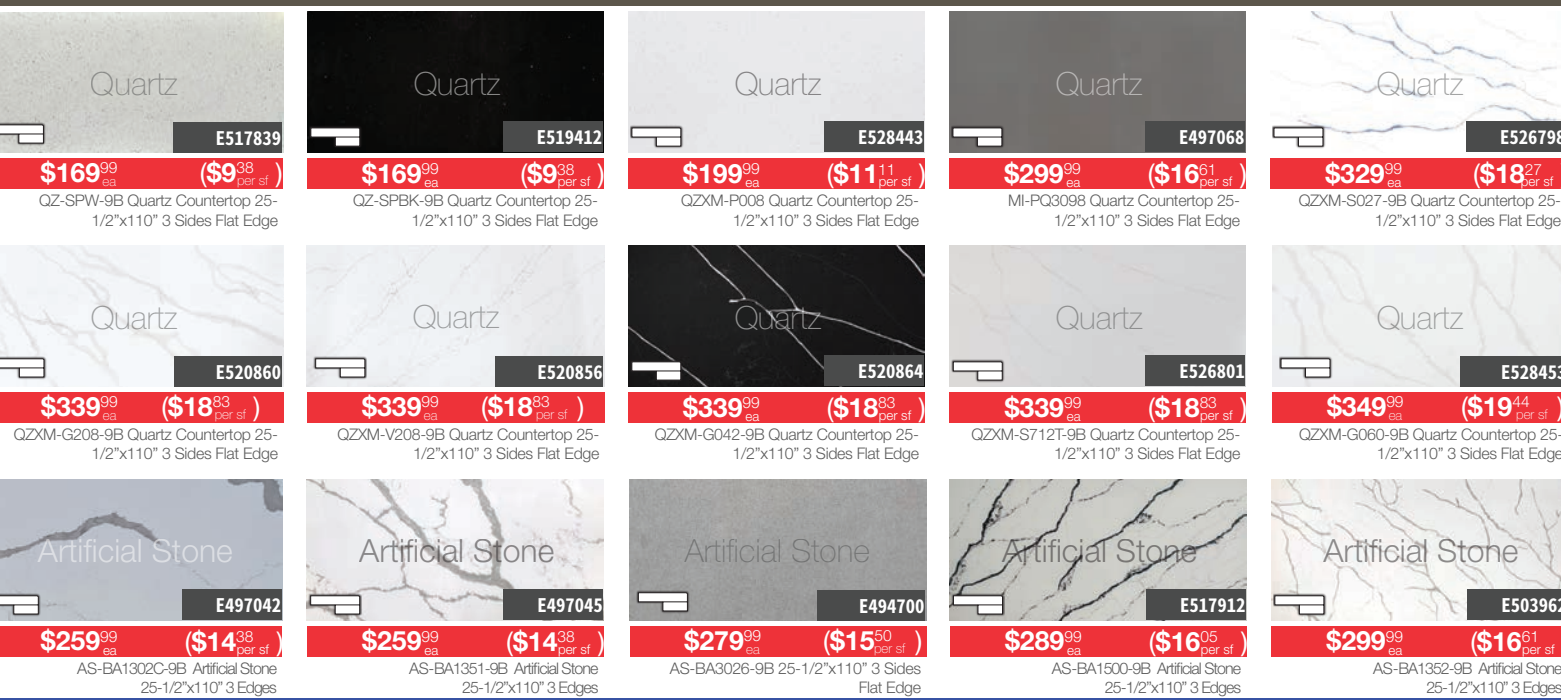

PATRIOT SERIES V2.0
MADE IN USA POWERED BY DIAMOND FRAMED

Additional 10% off • Quick Ship 4-7 Weeks • Limited Lifetime Warranty • All Plywood Construction • Made in USA

THIRTEEN STYLES IN FIVE PRICE GROUPS

17 Styles x 20 Finishes = 340 Selections

There are more colors, styles, specifications, and detailed information on our website.

PROFESSIONAL COUNTERTOP INSTALLATION

IN-STOCK QUARTZ & AF-STONE COUNTERTOPS (Limited to Stock On Hand)

Three Colors • 3/4" Thick Solid Birch Frame • Soft-Closing Door & Drawer • One Year Warranty

Signature Special
Powered by **Team efforts**

In-Stock

Starting **45% off + More**
\$3960 10x10 Kitchen
Save an Extra **25%** When You Assemble It Yourself!